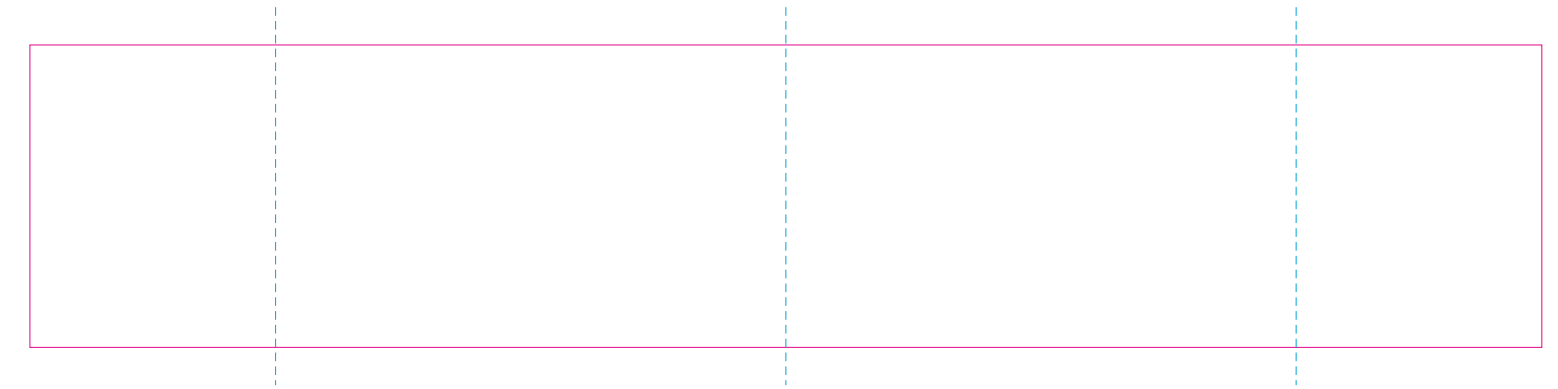

ER 2, RUV

RS

ER 1

— Edge of graphics

- - - centerlines

file format: vector

colours: in one color

formats: PDF, EPS, AI, CDR

The pink outline the maximum size of graphic visible on the product.

The blue dash line indicates the center line of the left, right and middle side of object.