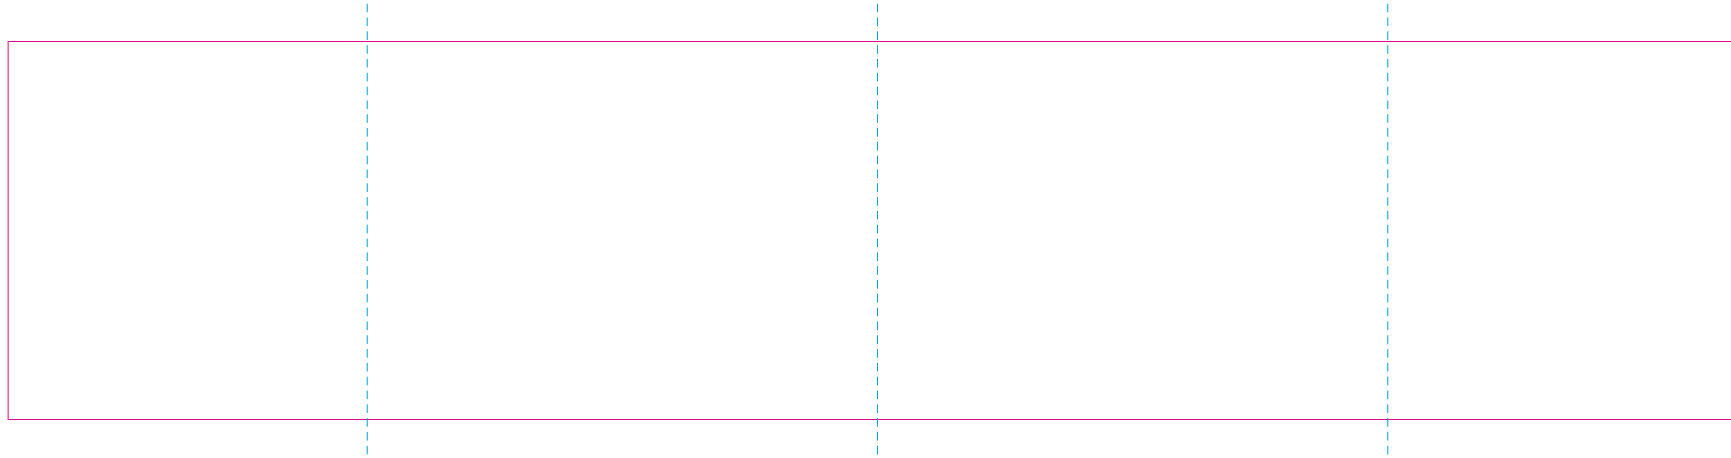

ER 2, RUV

RS

ER 1

— Edge of graphics

- - - centerlines

file format: vector

colours: in one color

formats: PDF, EPS, AI, CDR

The pink outline the maximum size of graphic visible on the product.

The blue dash line indicates the center line of the left, right and middle side of object.