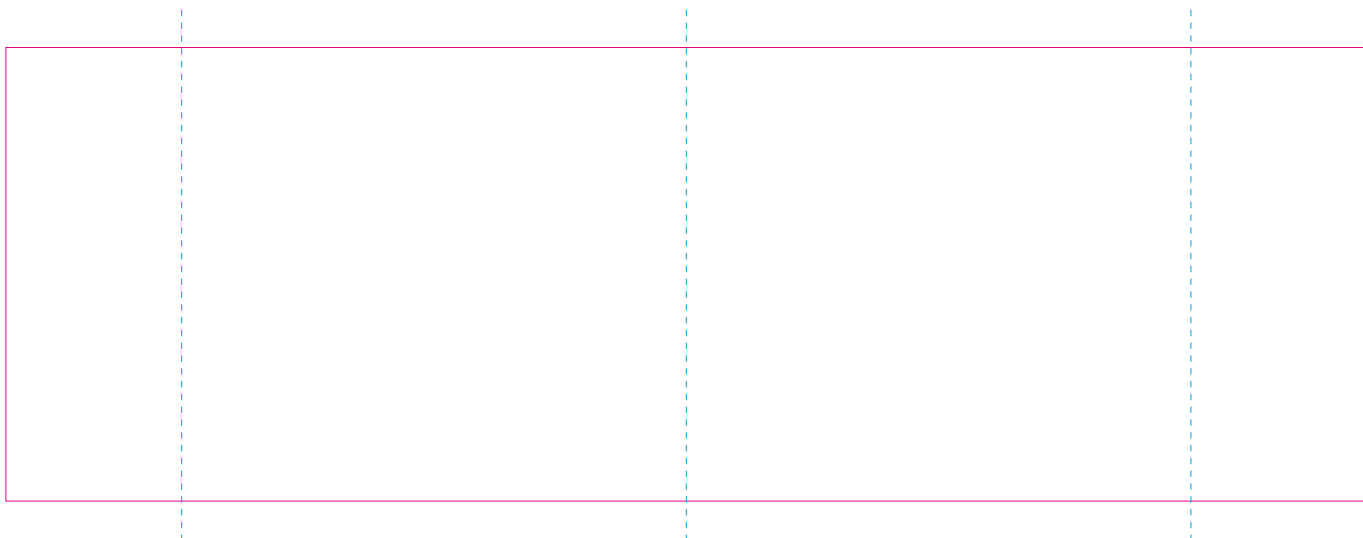

RS

With rotary screen printing technology the product can only be printed on the opposite side of the handle, please do not position the design on the right or left handed side.

C, WPC

—— Edge of graphic

----- centerlines

resolution: min. 300 DPI
colours: CMYK
formats: TIFF, PDF, EPS, AI, CDR

The pink outline the maximum size of graphic visible on the product.
The blue dash line indicates the center line of the left, right and middle side of object.