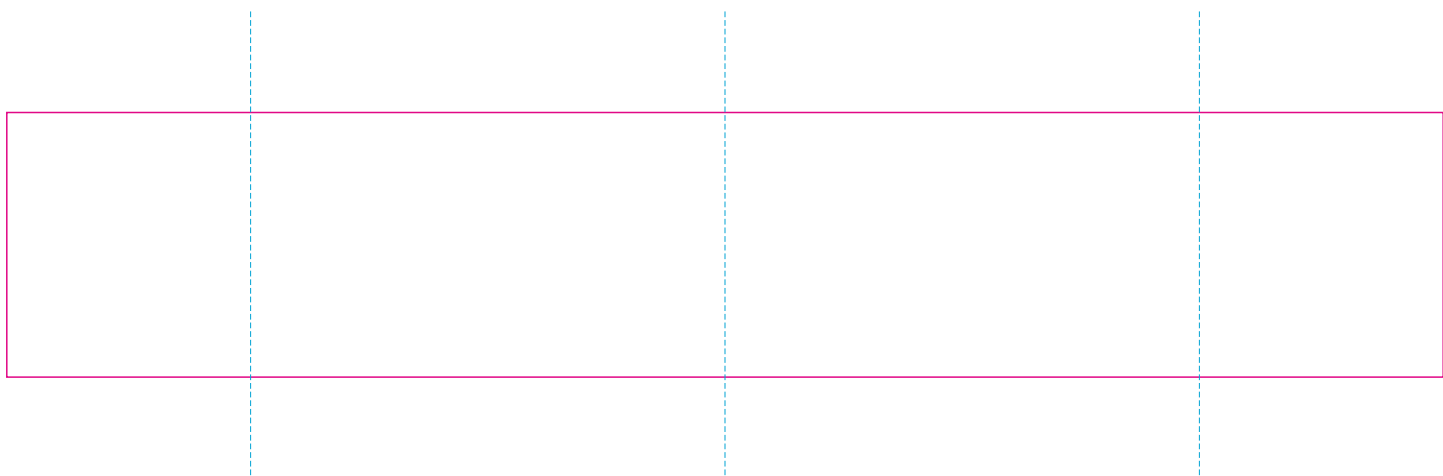

RS

With rotary screen printing technology the product can only be printed on the opposite side of the handle, please do not position the design on the right or left handed side.

WPC, C

- Edge of graphic
- - - centerlines

resolution: min. 300 DPI
colours: CMYK
formats: TIFF, PDF, EPS, AI, CDR

The pink outline the maximum size of graphic visible on the product.
The blue dash line indicates the center line of the left, right and middle side of object.