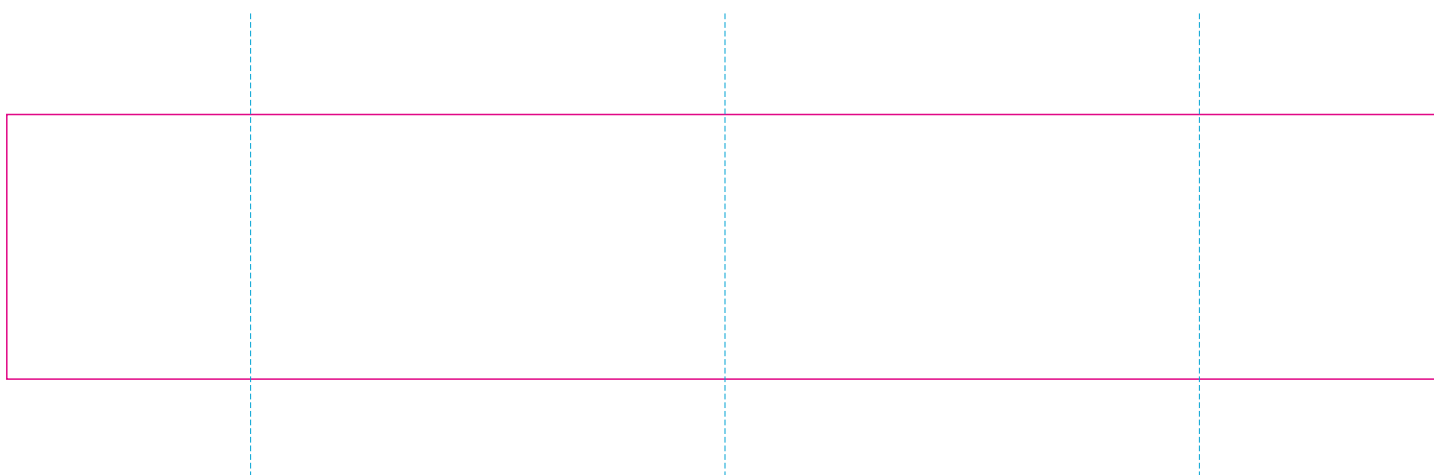

RS

With rotary screen printing technology the product can only be printed on the opposite side of the handle, please do not position the design on the right or left handed side.

WPC, C

— Edge of graphic

- - - centerlines

resolution: min. 300 DPI

colours: CMYK

formats: TIFF, PDF, EPS, AI, CDR

The pink outline the maximum size of graphic visible on the product.

The blue dash line indicates the center line of the left, right and middle side of object.