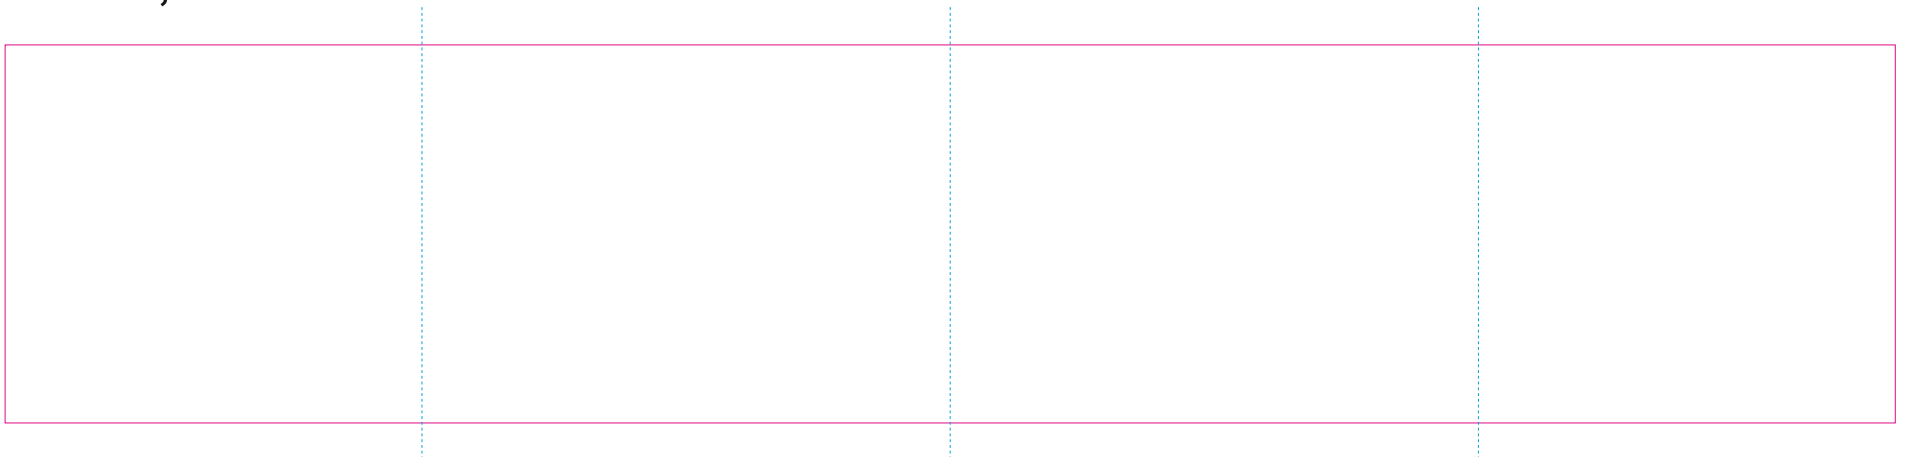

ER 1

ER 2, C

—— Edge of graphic

----- centerlines

resolution: min. 300 DPI

colours: CMYK

formats: TIFF, PDF, EPS, AI, CDR

The pink outline the maximum size of graphic visible on the product.

The blue dash line indicates the center line of the left, right and middle side of object.