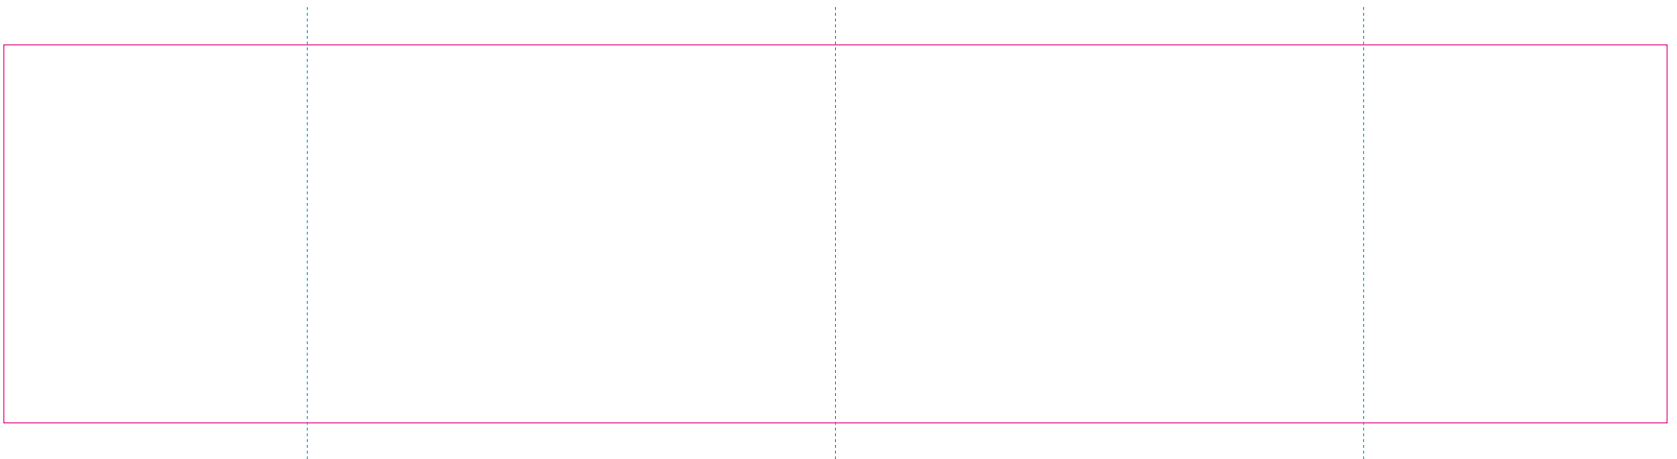

RS

RUV

— Edge of graphics

- - - centerlines

resolution: min. 300 DPI

colours: CMYK

formats: TIFF, PDF, EPS, AI, CDR

The pink outline the maximum size of graphic visible on the product.

The blue dash line indicates the center line of the left, right and middle side of object.