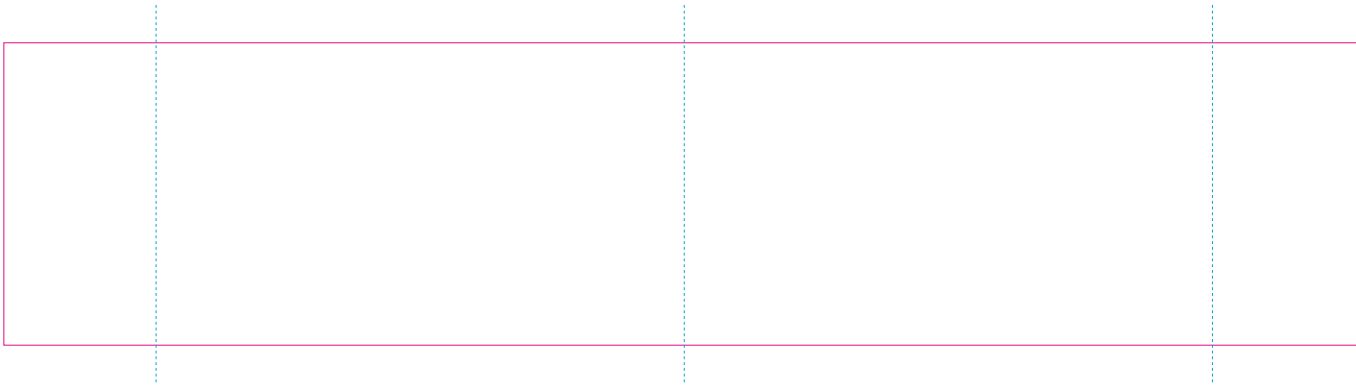

RS

RUV

— Edge of graphics

- - - centerlines

resolution: min. 300 DPI

colours: CMYK

formats: TIFF, PDF, EPS, AI, CDR

The pink outline the maximum size of graphic visible on the product.

The blue dash line indicates the center line of the left, right and middle side of object.