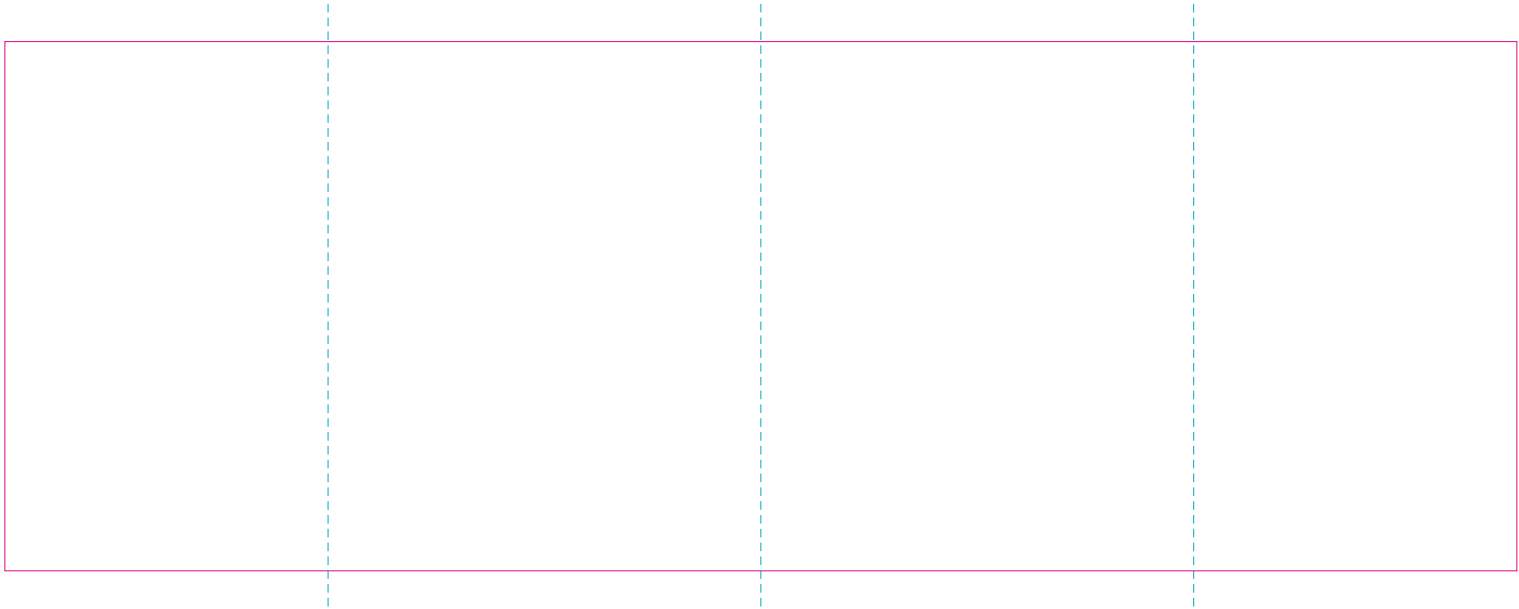

RS

—— Edge of graphics

- - - - centerlines

file format: vector

colours: in one color

formats: PDF, EPS, AI, CDR

The pink outline the maximum size of graphic visible on the product.

The blue dash line indicates the center line of the left, right and middle side of object.