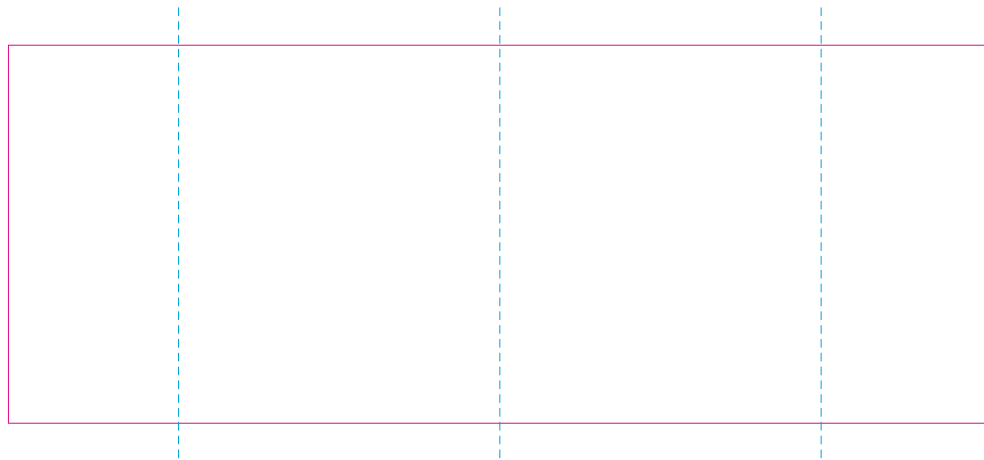

RS

With rotary screen printing technology the product can only be printed on the opposite side of the handle, please do not position the design on the right or left handed side.

WPC, C

—— Edge of graphics

----- centerlines

file format: vector

colours: in one color

formats: PDF, EPS, AI, CDR

The pink outline the maximum size of graphic visible on the product.

The blue dash line indicates the center line of the left, right and middle side of object.