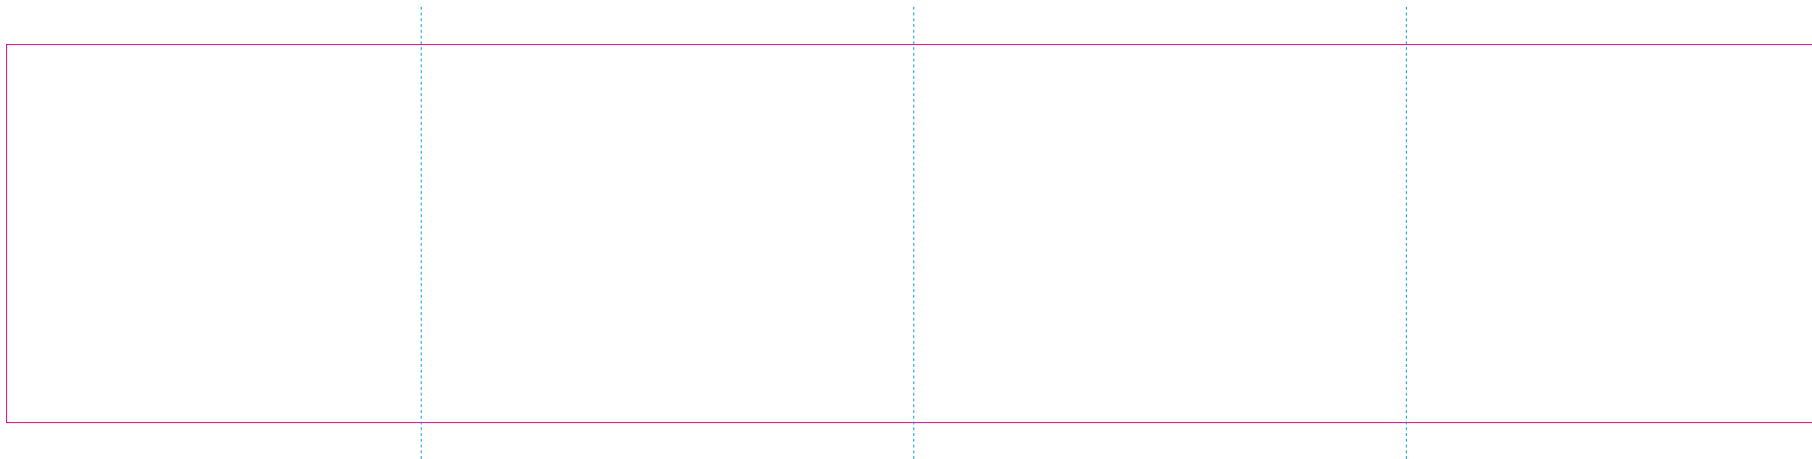

ER 1

RS

With rotary screen printing technology the product can only be printed on the opposite side of the handle, please do not position the design on the right or left handed side.

ER 2

— Edge of graphics

- - - centerlines

resolution: min. 300 DPI

colours: CMYK

formats: TIFF, PDF, EPS, AI, CDR

The pink outline the maximum size of graphic visible on the product.

The blue dash line indicates the center line of the left, right and middle side of object.