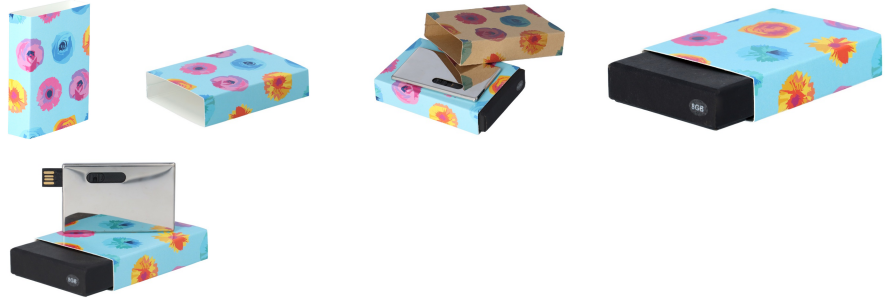

AP713464-01

CreaSleeve 333 custom paper sleeve

Custom made, full colour printed paper sleeve. MOQ: 50 pcs.

### Product information

|                           |   |
|---------------------------|---|
| Item number               | AP713464-01   |
| Product name              | custom paper sleeve   |
| Description               | Custom made, full colour printed paper sleeve. MOQ: 50 pcs. |
| Colour(s)                 | white   |
| Size                      | 68x94x20 mm   |
| Material(s)               | Paper   |
| Individual product weight | 0 g   |
| Country of origin         | HU  |
| Tariff number             | 4911990000  |
| EAN Code                  | 5996425614135   |