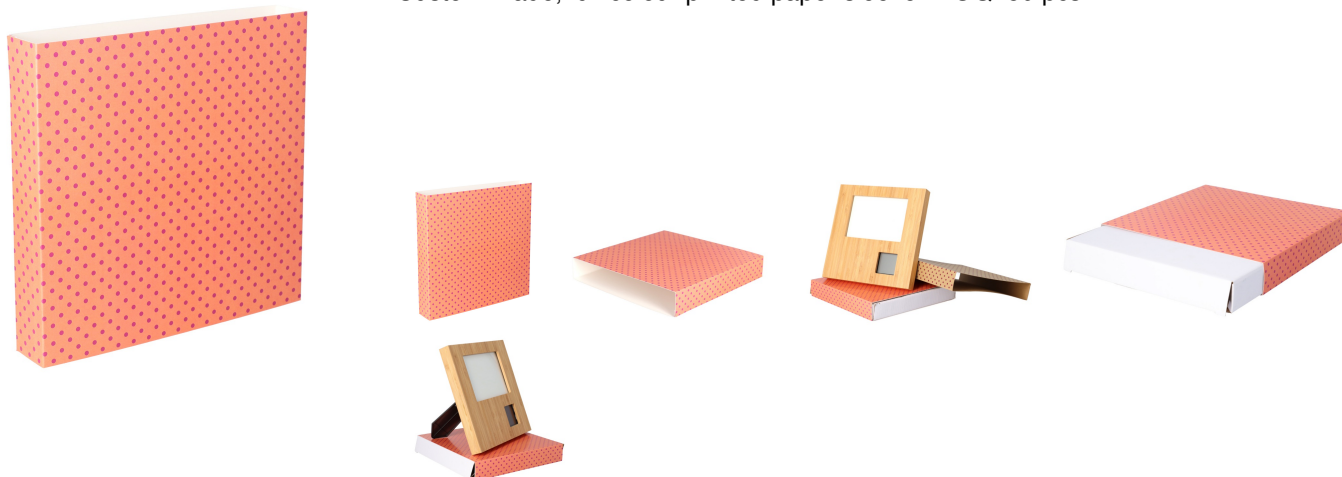

AP713496-01

CreaSleeve 349 custom paper sleeve

Custom made, full colour printed paper sleeve. MOQ: 50 pcs.

**Other colours**

**Product information**

Item number	AP713496-01
Product name	custom paper sleeve
Description	Custom made, full colour printed paper sleeve. MOQ: 50 pcs.
Colour(s)	white
Size	198×194×32 mm
Material(s)	Paper
Individual product weight	0 g
Country of origin	HU
Tariff number	4911990000
EAN Code	5996425614456

**Product specific details**

**Packing details**

Quantity	1 pcs
Export carton dimensions	47 x 20 x 0 cm
Cubage	4.0E-5 m3

**Printing info**

	<p><b>Position:</b> I. Whole surface</p> <p><b>Technology:</b> FP-DG</p> <p><b>Max. number of colours:</b> No colour</p> <p><b>Max. size:</b> 477mm x 200mm</p>
--	---