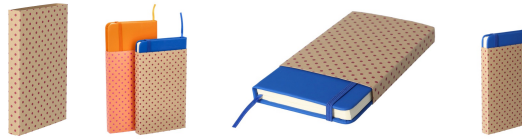

AP713017-00

CreaSleeve Kraft 109 custom kraft paper sleeve

Custom made, full colour printed kraft paper sleeve. MOQ: 50 pcs.

### Other colours

### Product information

Item number	AP713017-00
Product name	custom kraft paper sleeve
Description	Custom made, full colour printed kraft paper sleeve. MOQ: 50 pcs.
Colour(s)	natural
Size	91×144×16 mm
Material(s)	Paper
Individual product weight	0 g
Country of origin	HU
Tariff number	4911990000
EAN Code	5996425609674