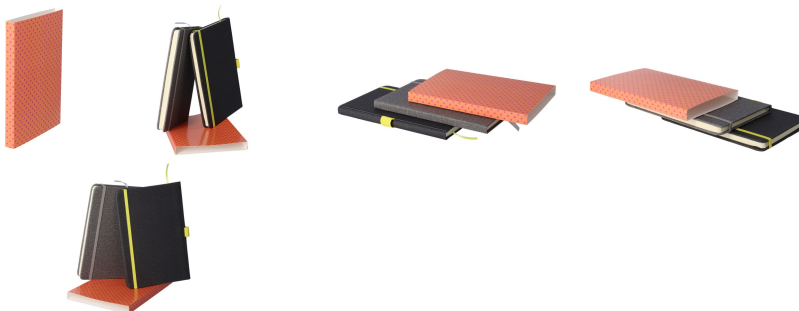

AP713052-01

CreaSleeve 127 custom paper sleeve

Custom made, full colour printed paper sleeve. MOQ: 50 pcs.

Other colours

Product information

Item number	AP713052-01
Product name	custom paper sleeve
Description	Custom made, full colour printed paper sleeve. MOQ: 50 pcs.
Colour(s)	white
Size	143x210x16 mm
Material(s)	Paper
Individual product weight	0 g
Country of origin	HU
Tariff number	4911990000
EAN Code	5996425610021

Product specific details

Packing details

Quantity	1 pcs
Export carton dimensions	32 x 21 x 0 cm
Cubage	3.0E-5 m3

Printing info

	<p>Position: I. Whole surface</p> <p>Technology: FP-DG</p> <p>Max. number of colours: No colour</p> <p>Max. size: 328mm x 210mm</p>
--	---