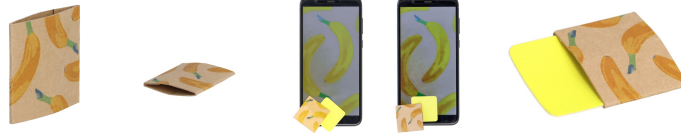

AP713107-00

CreaSleeve Kraft 154 custom kraft paper sleeve

Custom made, full colour printed kraft paper sleeve. MOQ: 50 pcs.

Other colours

Product information

Item number	AP713107-00
Product name	custom kraft paper sleeve
Description	Custom made, full colour printed kraft paper sleeve. MOQ: 50 pcs.
Colour(s)	natural
Size	32×30 mm
Material(s)	Paper
Individual product weight	0 g
Country of origin	HU
Tariff number	4911990000
EAN Code	5996425610571

Product specific details

Packing details

Quantity	1 pcs
Export carton dimensions	8 x 3 x 0 cm

Printing info

	Position: I. Whole surface
	Technology: FP-DG
	Max. number of colours: No colour
	Max. size: 80mm x 36mm