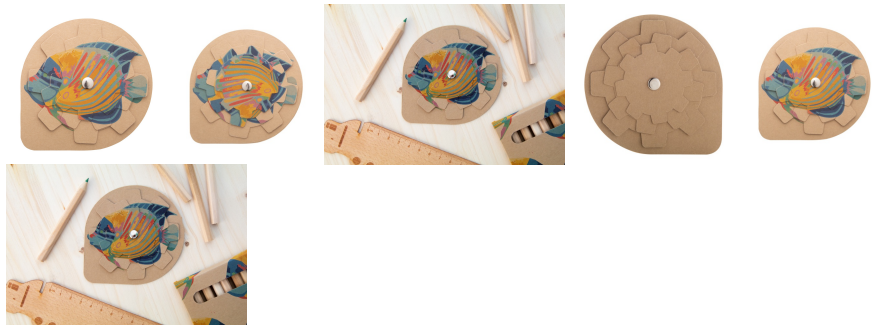

AP716440

Spinalis Eco puzzle

Custom made, kraft paper puzzle with 3 rotating layers. Spin the layers to match the image! Price includes digital printing. MOQ: 100 pcs.

Other colours

Product information

Item number	AP716440
Product name	puzzle
Description	Custom made, kraft paper puzzle with 3 rotating layers. Spin the layers to match the image! Price includes digital printing. MOQ: 100 pcs.
Colour(s)	natural
Size	90×105 mm
Material(s)	Paper (300 g/m ²)
Individual product weight	5.2 g
Country of origin	HU
Tariff number	9503006900
EAN Code	5996425605805

Product specific details

Packing details

Quantity	250 pcs
Gross weight	2.3 kg
Net weight	1.3 kg
Export carton dimensions	35 x 25 x 12 cm
Cubage	0.0105 m ³

Printing info

	Position: I. Front side
	Technology: FP-DG
	Max. number of colours: No colour
	Max. size: 90mm x 105mm