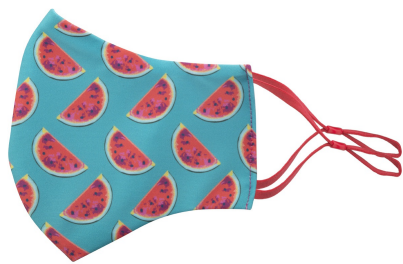

AP718512-05

CreaMask Adjust custom face mask

Custom made, washable and reusable two-layer face mask with adjustable elastic earloops and sublimation printed graphics. In adult size. Made of 100% polyester (140gr/m²) and 100% cotton (140 gr/m²) fabrics. Price includes sublimation printing. MOQ: 50 pc.

Item number	AP718512-05
Product name	custom face mask
Description	Custom made, washable and reusable two-layer face mask with adjustable elastic earloops and sublimation printed graphics. In adult size. Made of 100% polyester (140gr/m ²) and 100% cotton (140 gr/m ²) fabrics. Price includes sublimation printing. MOQ: 50 pc. This mask is not personal protective equipment it does not have virus filtering properties, however, covering your face may help to reduce virus transmission to others.
Colour(s)	red
Size	210×140 mm
Material(s)	Polyester (140 g/m ²) / Cotton (140 g/m ²)
Individual product weight	15.5 g
Country of origin	HU
Tariff number	6307909899
EAN Code	5996425497288