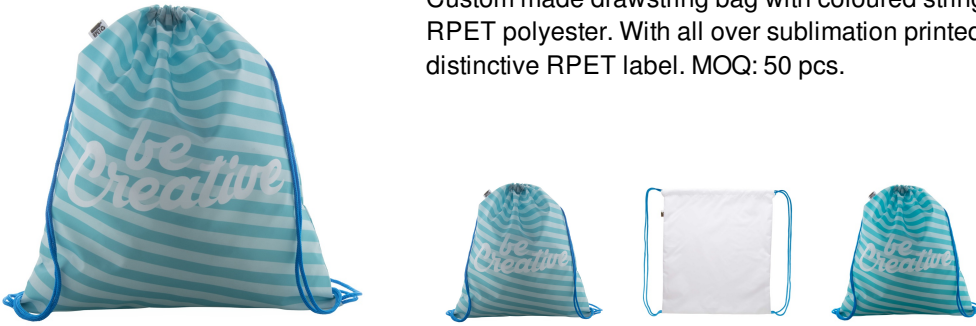

AP718694-06

CreaDraw RPET custom drawstring bag

Custom made drawstring bag with coloured strings, 190T RPET polyester. With all over sublimation printed graphics and distinctive RPET label. MOQ: 50 pcs.

Other colours

Product information

Item number	AP718694-06
Product name	custom drawstring bag
Description	Custom made drawstring bag with coloured strings, 190T RPET polyester. With all over sublimation printed graphics and distinctive RPET label. MOQ: 50 pcs.
Colour(s)	blue / white
Size	370x425 mm
Material(s)	Recycled PET polyester
Individual product weight	26 g
Country of origin	HU
Tariff number	4202929190
EAN Code	5996425459118