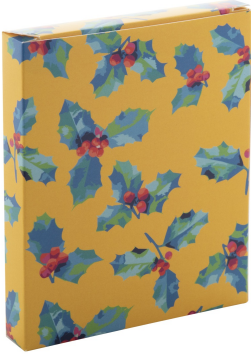

AP718929-01

CreaBox PB-197 custom box

Custom made, full colour printed paperboard box. If the custom box is purchased without the matching product, it will be delivered flat-packed (requiring assembly). MOQ: 50 pcs.

### Product information

Item number	AP718929-01
Product name	custom box
Description	Custom made, full colour printed paperboard box. If the custom box is purchased without the matching product, it will be delivered flat-packed (requiring assembly). MOQ: 50 pcs.
Colour(s)	white
Size	103×128×17 mm
Material(s)	Paper (300 g/m <sup>2</sup> )
Individual product weight	11.78 g
Country of origin	HU
Tariff number	4819100000
EAN Code	5996425480891

### Product specific details

Box type	Reverse tuck end box
Width (X)	10.3 cm
Height (Y)	12.8 cm
Depth (Z)	1.7 cm