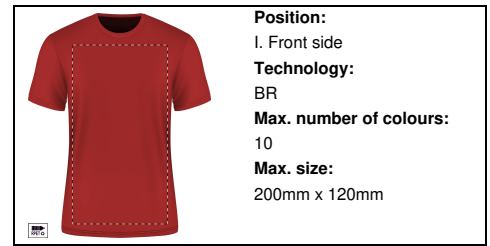

Position:
I. Front side
Technology:
BR
Max. number of colours:
10
Max. size:
200mm x 120mm