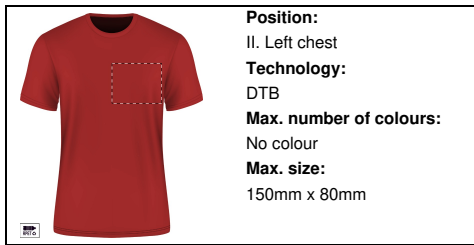

Position:
II. Left chest
Technology:
DTB
Max. number of colours:
No colour
Max. size:
150mm x 80mm