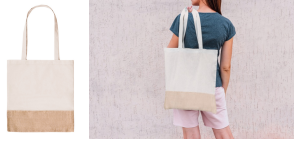

AP721144

Lerkal shopping bag

Jute and cotton shopping bag with long handles, 120 g/m<sup>2</sup>.

**Other colours**

**Product information**

Item number	AP721144
Product name	shopping bag
Description	Jute and cotton shopping bag with long handles, 120 g/m <sup>2</sup> .
Colour(s)	natural
Size	370x410 mm
Material(s)	Cotton (120 g/m <sup>2</sup> ) / Jute
Individual product weight	65 g
Country of origin	CN
Tariff number	4202929890
EAN Code	5996425232308