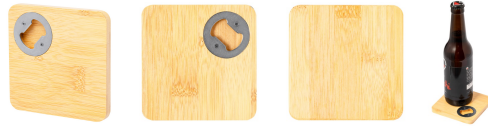

AP733909

Lestral bottle opener coaster

Bamboo coaster with bottle opener.

Other colours

Product information

Item number	AP733909
Product name	bottle opener coaster
Description	Bamboo coaster with bottle opener.
Colour(s)	natural
Size	100×100×9 mm
Material(s)	Bamboo
Individual product weight	60 g
Country of origin	CN
Tariff number	8205510000
EAN Code	5996425830368