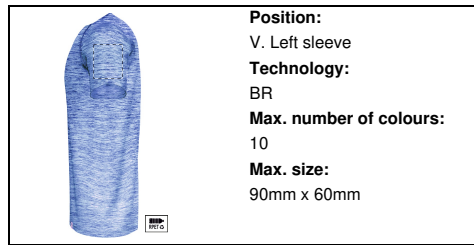

AP735298-06_XS

Tecnic Kassar RPET sport T-shirt

100% two-tone RPET polyester, breathable sport T-shirt. 135 g/m². With distinctive RPET label.

Other colours

Product information

Item number	AP735298-06_XS
Product name	RPET sport T-shirt
Description	100% two-tone RPET polyester, breathable sport T-shirt. 135 g/m ² . With distinctive RPET label.
Colour(s)	blue
Material(s)	Recycled PET polyester (135 g/m ²)
Individual product weight	135 g
Country of origin	CN
Tariff number	6109902000
EAN Code	5996425843245

Product specific details

Textile size	XS
Label	With label

Packing details

Quantity	80 pcs
Gross weight	13 kg
Net weight	10.8 kg
Export carton dimensions	60 x 29 x 40 cm
Cubage	0.0696 m ³

Printing info

Position:
VI. Right sleeve
Technology:
TB
Max. number of colours:
8
Max. size:
90mm x 60mm

Position:
VI. Right sleeve
Technology:
S1
Max. number of colours:
6
Max. size:
90mm x 60mm

Position:
VI. Right sleeve
Technology:
DTB
Max. number of colours:
No colour
Max. size:
90mm x 60mm

Position:
VI. Right sleeve
Technology:
BR
Max. number of colours:
10
Max. size:
90mm x 60mm

Position:
V. Left sleeve
Technology:
TB
Max. number of colours:
8
Max. size:
90mm x 60mm

Position:
V. Left sleeve
Technology:
S1
Max. number of colours:
6
Max. size:
90mm x 60mm

Position:
V. Left sleeve
Technology:
DTB
Max. number of colours:
No colour
Max. size:
90mm x 60mm