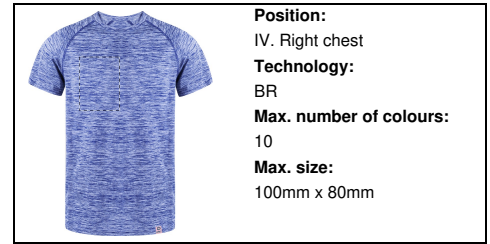

Position:
IV. Right chest
Technology:
BR
Max. number of colours:
10
Max. size:
100mm x 80mm