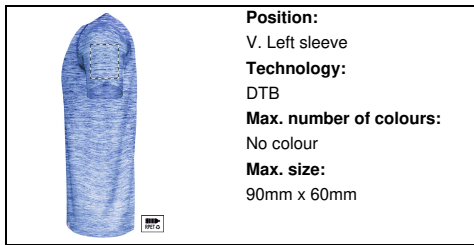

AP735298-06_XS

Tecnic Kassar RPET sport T-shirt

100% two-tone RPET polyester, breathable sport T-shirt. 135 g/m². With distinctive RPET label.

Other colours

Product information

Item number	AP735298-06_XS
Product name	RPET sport T-shirt
Description	100% two-tone RPET polyester, breathable sport T-shirt. 135 g/m ² . With distinctive RPET label.
Colour(s)	blue
Material(s)	Recycled PET polyester (135 g/m ²)
Individual product weight	135 g
Country of origin	CN
Tariff number	6109902000
EAN Code	5996425843245

Product specific details

Textile size	XS
Label	With label

Packing details

Quantity	80 pcs
Gross weight	13 kg
Net weight	10.8 kg
Export carton dimensions	60 x 29 x 40 cm
Cubage	0.0696 m ³

Printing info

Position:
VI. Right sleeve
Technology:
TB
Max. number of colours:
8
Max. size:
90mm x 60mm

Position:
VI. Right sleeve
Technology:
S1
Max. number of colours:
6
Max. size:
90mm x 60mm

Position:
VI. Right sleeve
Technology:
DTB
Max. number of colours:
No colour
Max. size:
90mm x 60mm

Position:
VI. Right sleeve
Technology:
BR
Max. number of colours:
10
Max. size:
90mm x 60mm

Position:
V. Left sleeve
Technology:
TB
Max. number of colours:
8
Max. size:
90mm x 60mm

Position:
V. Left sleeve
Technology:
S1
Max. number of colours:
6
Max. size:
90mm x 60mm

Position:
V. Left sleeve
Technology:
DTB
Max. number of colours:
No colour
Max. size:
90mm x 60mm