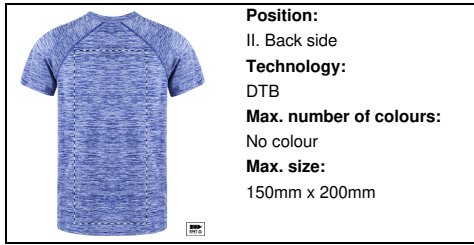

Position:
II. Back side
Technology:
DTB
Max. number of colours:
No colour
Max. size:
150mm x 200mm