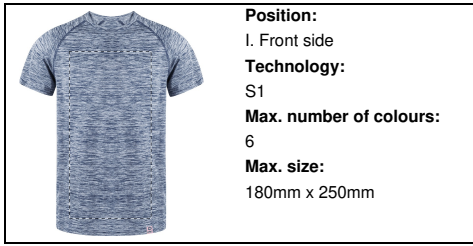

Position:
I. Front side
Technology:
S1
Max. number of colours:
6
Max. size:
180mm x 250mm