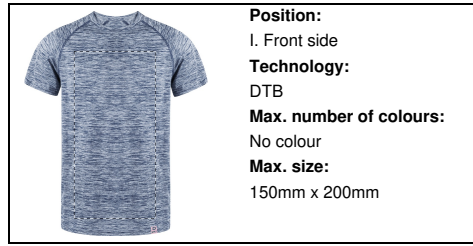

Position:
I. Front side
Technology:
DTB
Max. number of colours:
No colour
Max. size:
150mm x 200mm