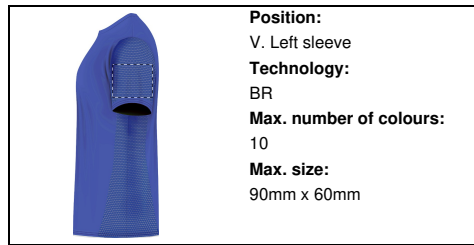

Position:
V. Left sleeve
Technology:
BR
Max. number of colours:
10
Max. size:
90mm x 60mm