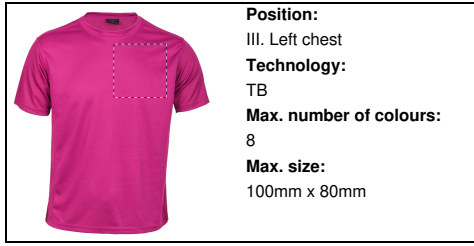

Position:
III. Left chest
Technology:
TB
Max. number of colours:
8
Max. size:
100mm x 80mm