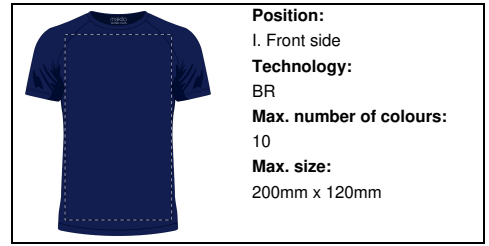

Position:
I. Front side
Technology:
BR
Max. number of colours:
10
Max. size:
200mm x 120mm