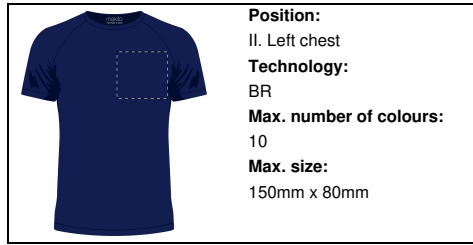

Position:
II. Left chest
Technology:
BR
Max. number of colours:
10
Max. size:
150mm x 80mm