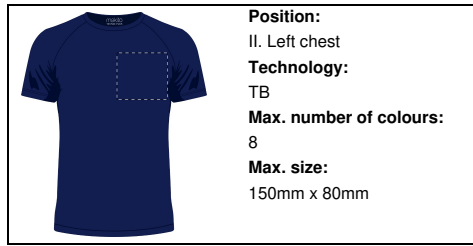

Position:
II. Left chest
Technology:
TB
Max. number of colours:
8
Max. size:
150mm x 80mm