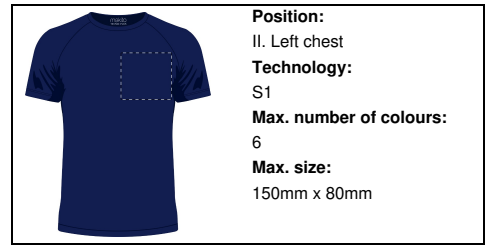

Position:
II. Left chest
Technology:
S1
Max. number of colours:
6
Max. size:
150mm x 80mm