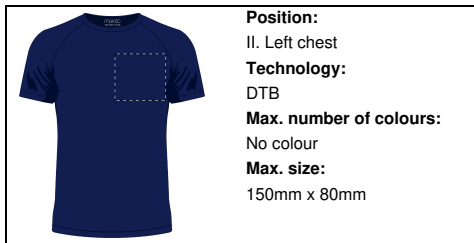

Position:
II. Left chest
Technology:
DTB
Max. number of colours:
No colour
Max. size:
150mm x 80mm