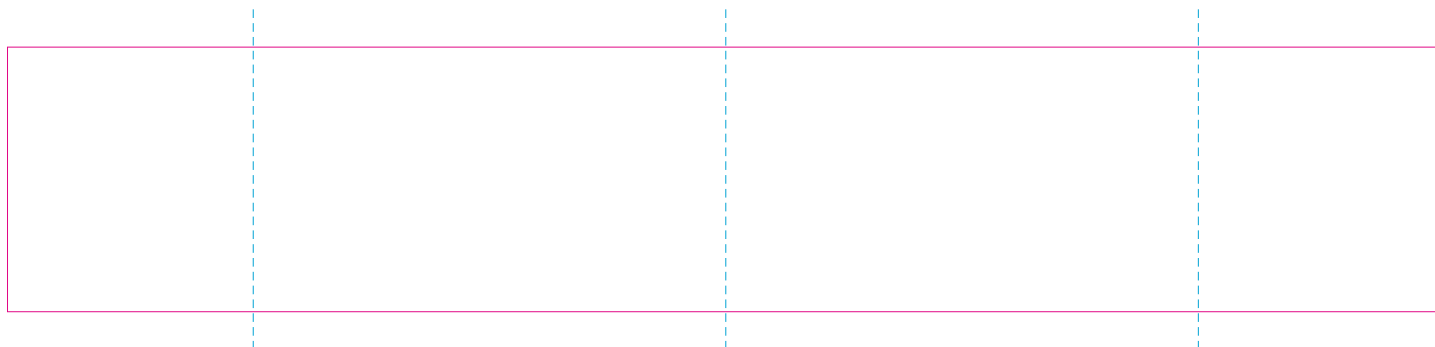

C2, WPC

RS

With rotary screen printing technology the product can only be printed on the opposite side of the handle, please do not position the design on the right or left handed side.

— Edge of graphics

- - - - - centerlines

file format: vector

colours: in one color

formats: PDF, EPS, AI, CDR

The pink outline the maximum size of graphic visible on the product.

The blue dash line indicates the center line of the left, right and middle side of object.