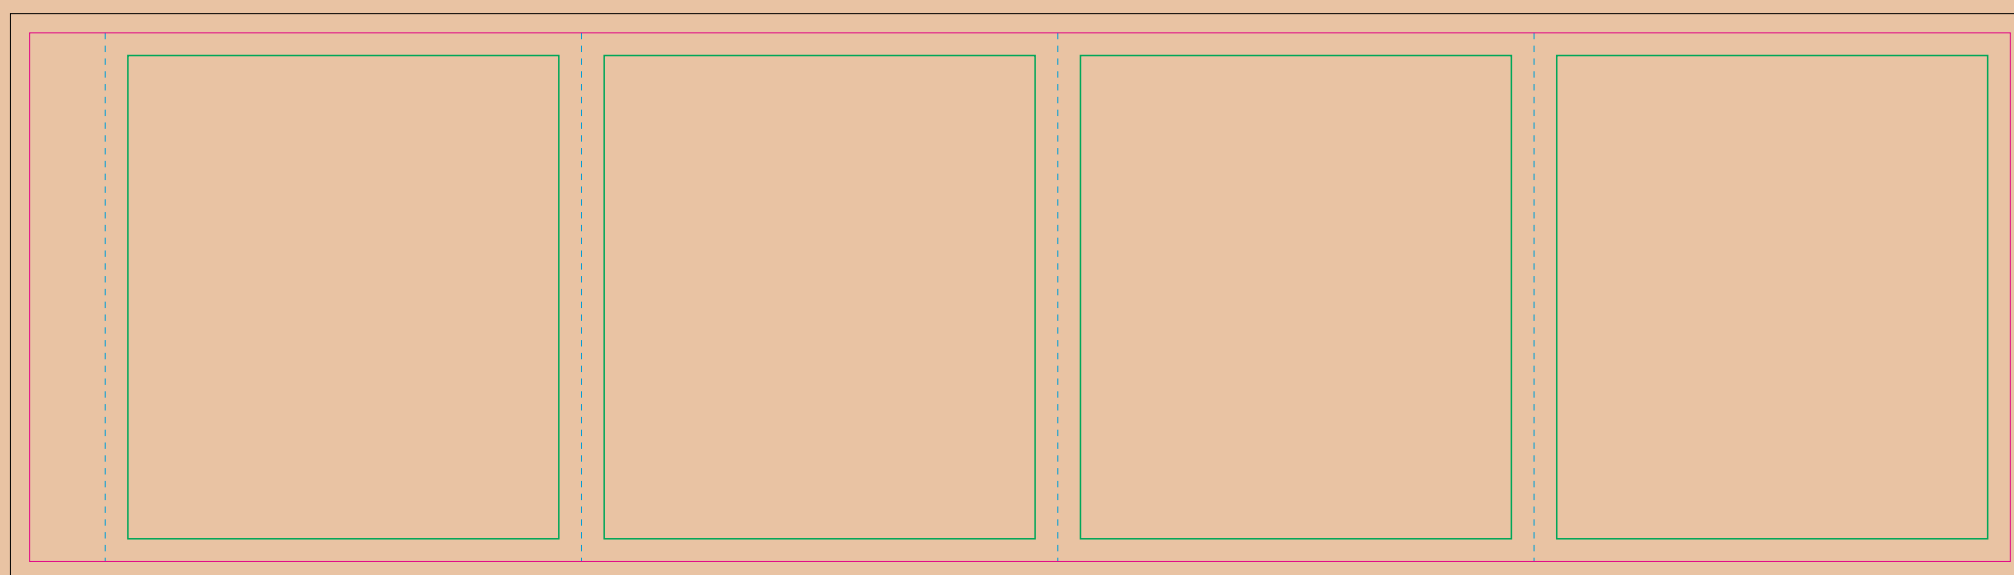

CRAFT Paper Sleeve

BACK

FRONT

Margin

Edge of product

Bleed limit 3-3 mm (background must fill it)

Fold line

resolution: min. 300 DPI
colours: CMYK
formats: TIFF, PDF, EPS, AI, CDR

The green line indicates the area all non-background object-texts, logos, etc.
The pink outline the maximum size of graphic visible on the product.
The black line indicates the size of the required graphics including bleed.
The blue line indicates the folding.