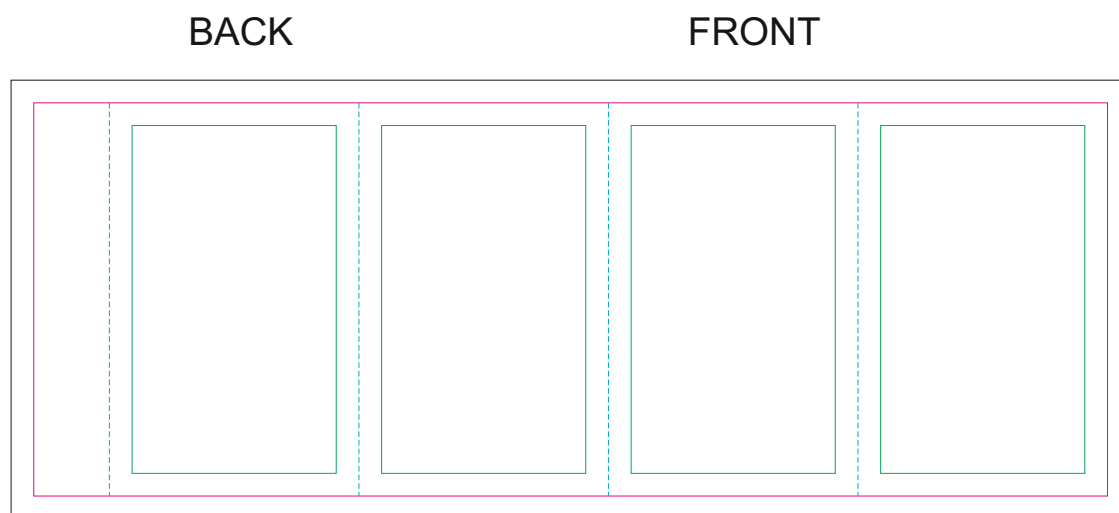

Paper Sleeve

- Margin
- Edge of product
- Bleed limit 3-3 mm (background must fill it)
- - - - - Fold line

resolution: min. 300 DPI
colours: CMYK
formats: TIFF, PDF, EPS, AI, CDR

The green line indicates the area all non-background object-texts, logos, etc.
The pink outline the maximum size of graphic visible on the product.
The black line indicates the size of the required graphics including bleed.
The blue line indicates the folding.