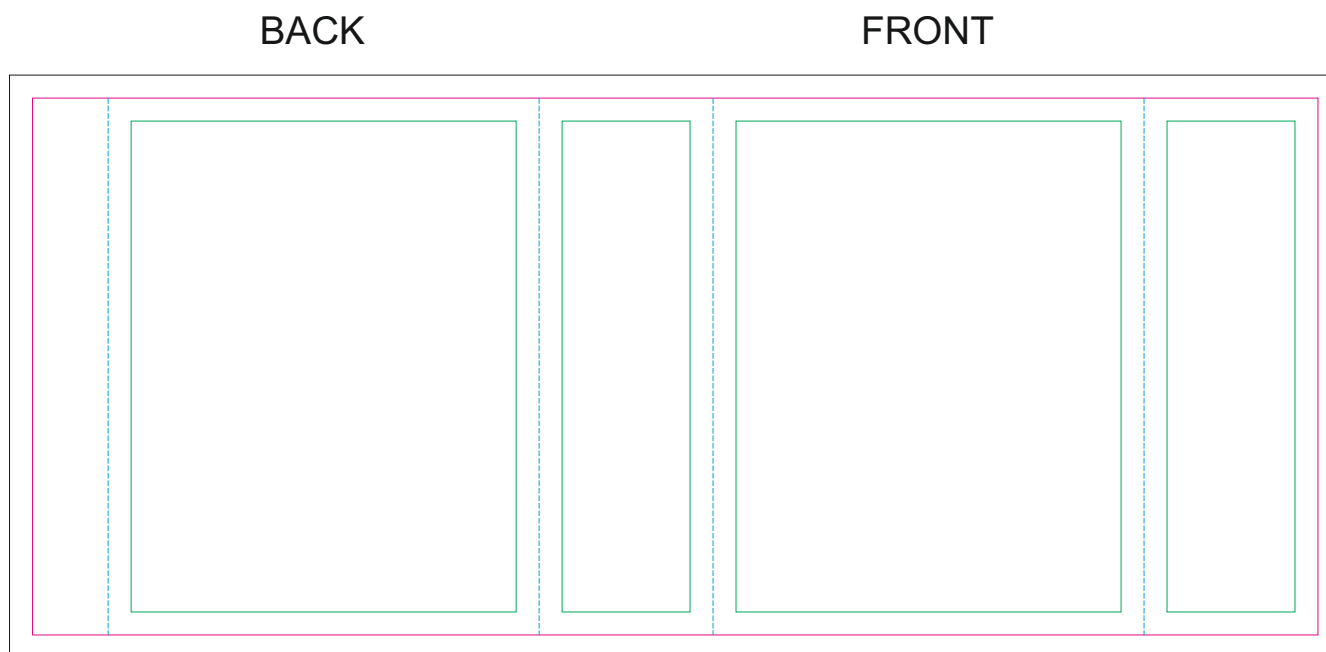

Paper Sleeve

- Margin
- Edge of product
- Bleed limit 3-3 mm (background must fill it)
- - - - Fold line

resolution: min. 300 DPI
colours: CMYK
formats: TIFF, PDF, EPS, AI, CDR

The green line indicates the area all non-background object-texts, logos, etc.
The pink outline the maximum size of graphic visible on the product.
The black line indicates the size of the required graphics including bleed.
The blue line indicates the folding.