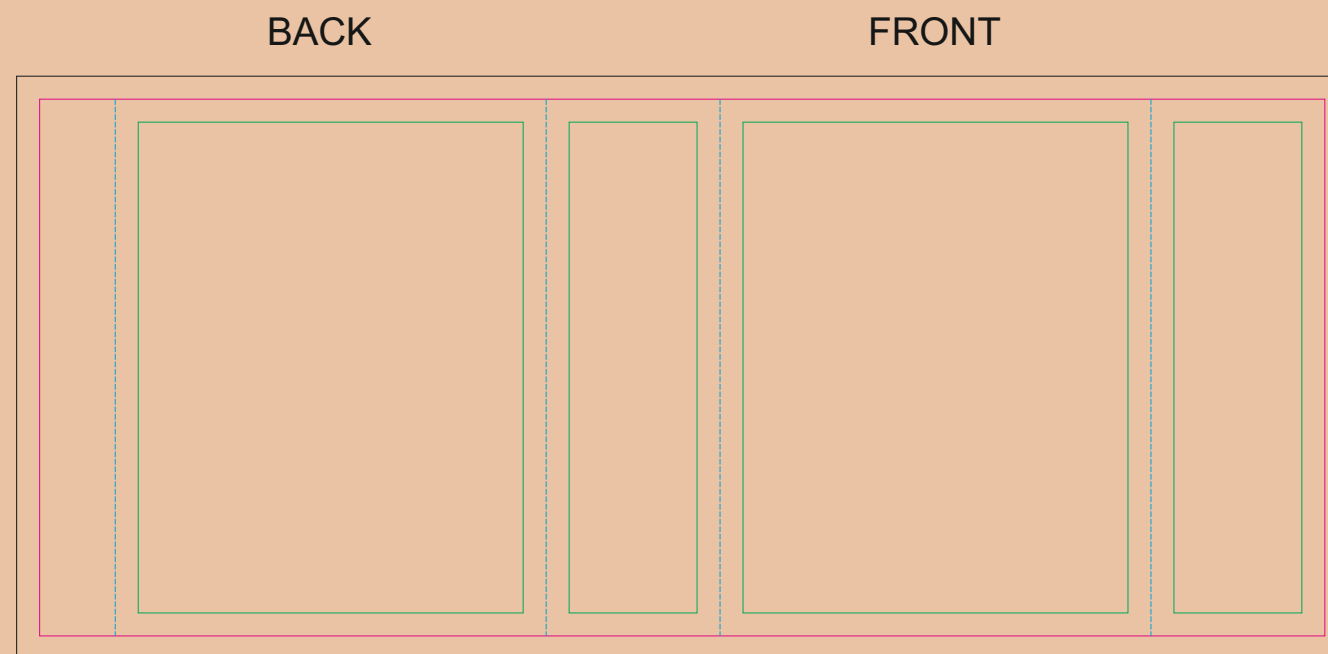

CRAFT Paper Sleeve

- Margin
- Edge of product
- Bleed limit 3-3 mm (background must fill it)
- - - - - Fold line

resolution: min. 300 DPI
colours: CMYK
formats: TIFF, PDF, EPS, AI, CDR

The green line indicates the area all non-background object-texts, logos, etc.
The pink outline the maximum size of graphic visible on the product.
The black line indicates the size of the required graphics including bleed.
The blue line indicates the folding.