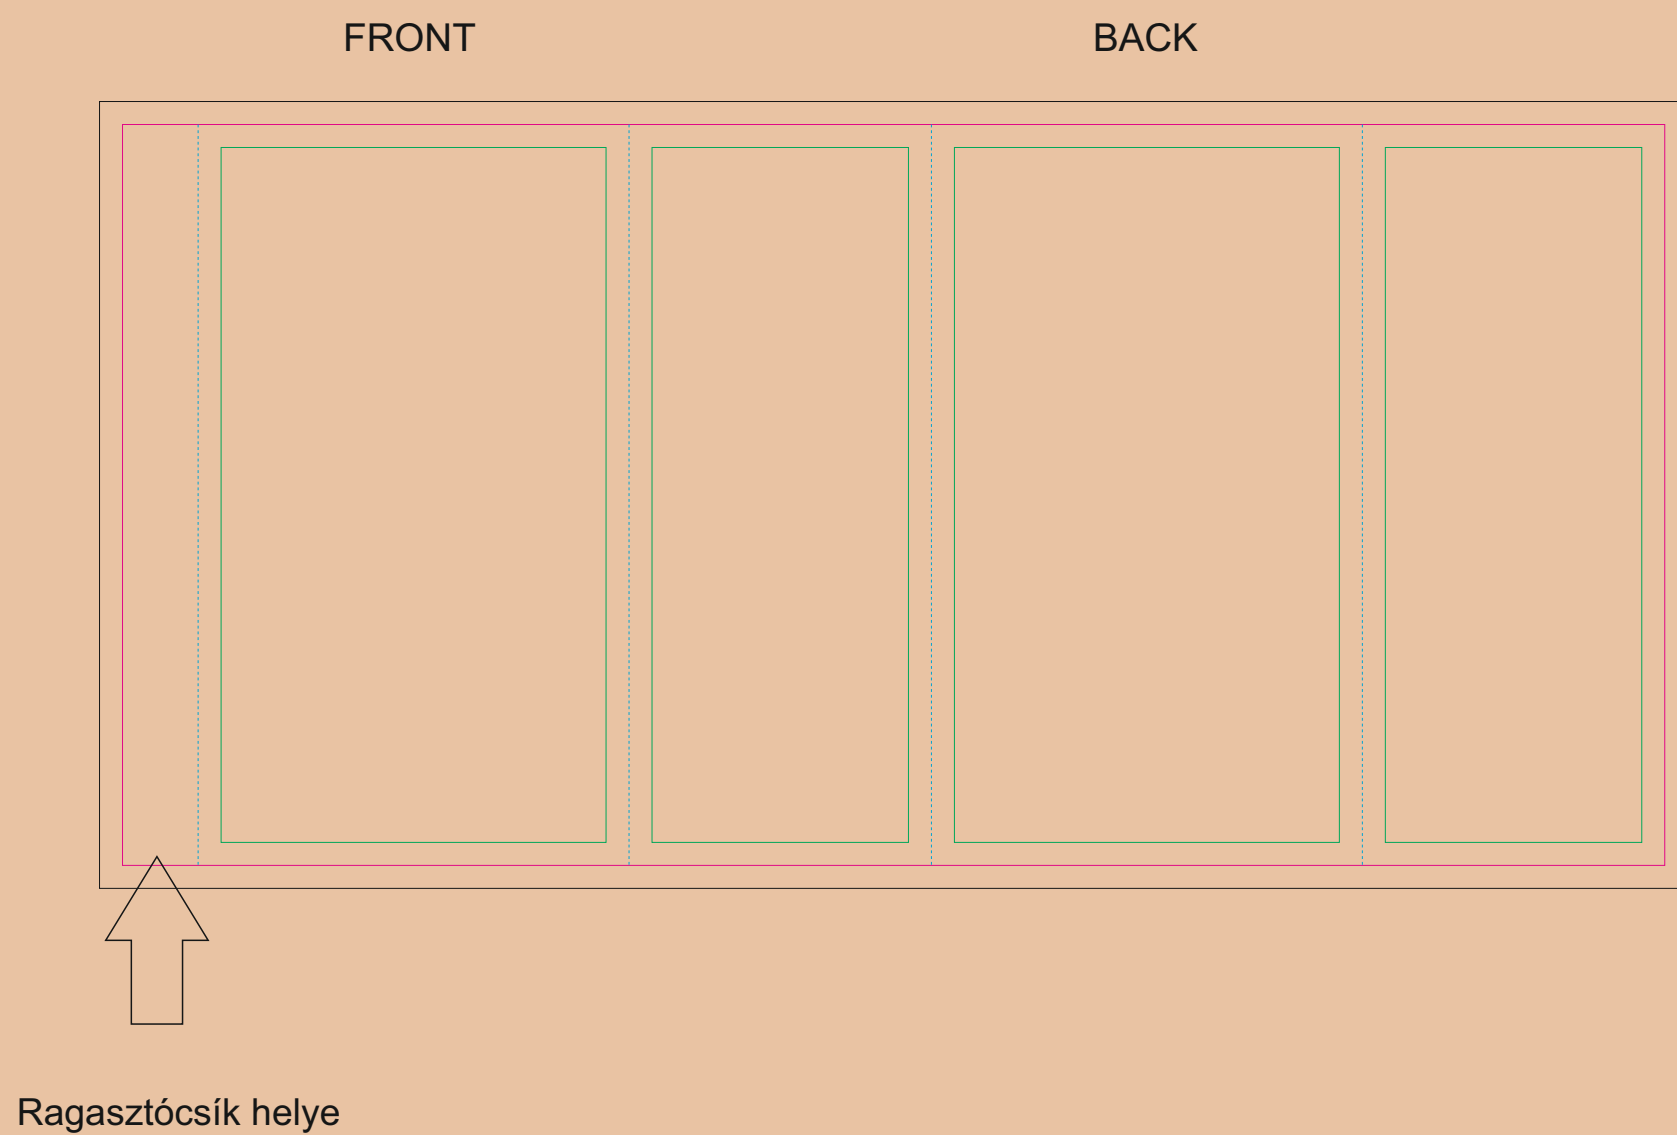

CRAFT Paper Sleeve

Rasztócsík helye

- Margin
- Edge of product
- Bleed limit 3-3 mm (background must fill it)
- - - - - Fold line

resolution: min. 300 DPI
colours: CMYK
formats: TIFF, PDF, EPS, AI, CDR

The green line indicates the area all non-background object-texts, logos, etc.
The pink outline the maximum size of graphic visible on the product.
The black line indicates the size of the required graphics including bleed.
The blue line indicates the folding.