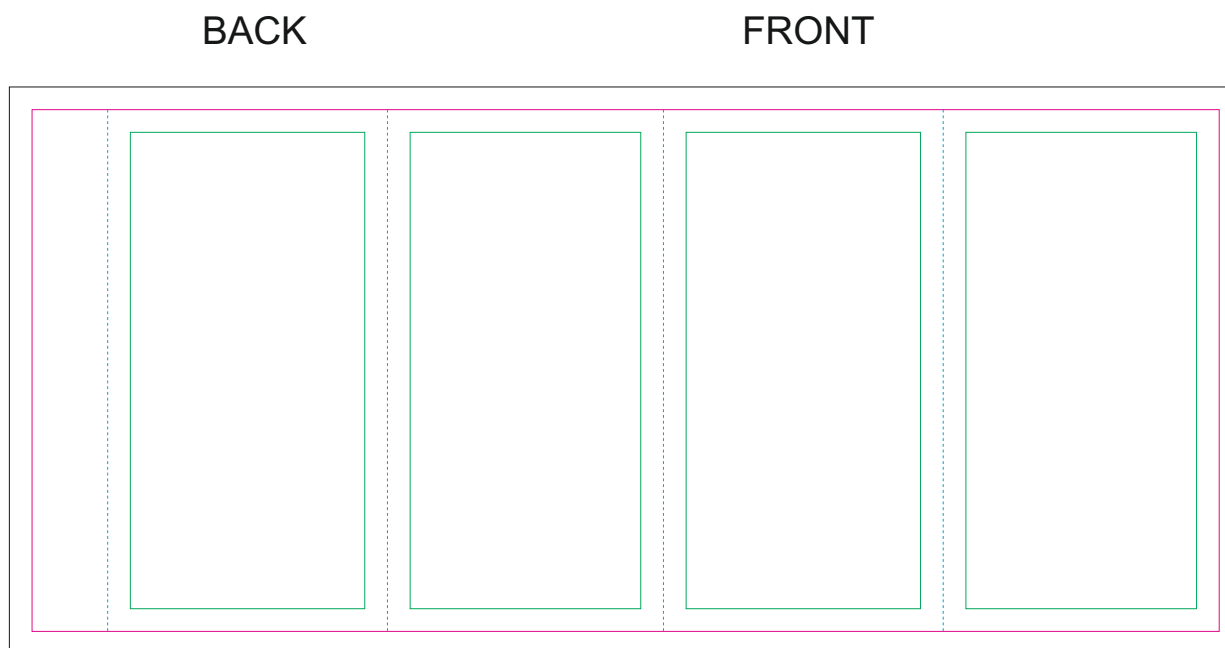

# Paper Sleeve

- Margin
- Edge of product
- Bleed limit 3-3 mm (background must fill it)
- - - - - Fold line

resolution: min. 300 DPI  
colours: CMYK  
formats: TIFF, PDF, EPS, AI, CDR

The green line indicates the area all non-background object-texts, logos, etc.  
The pink outline the maximum size of graphic visible on the product.  
The black line indicates the size of the required graphics including bleed.  
The blue line indicates the folding.