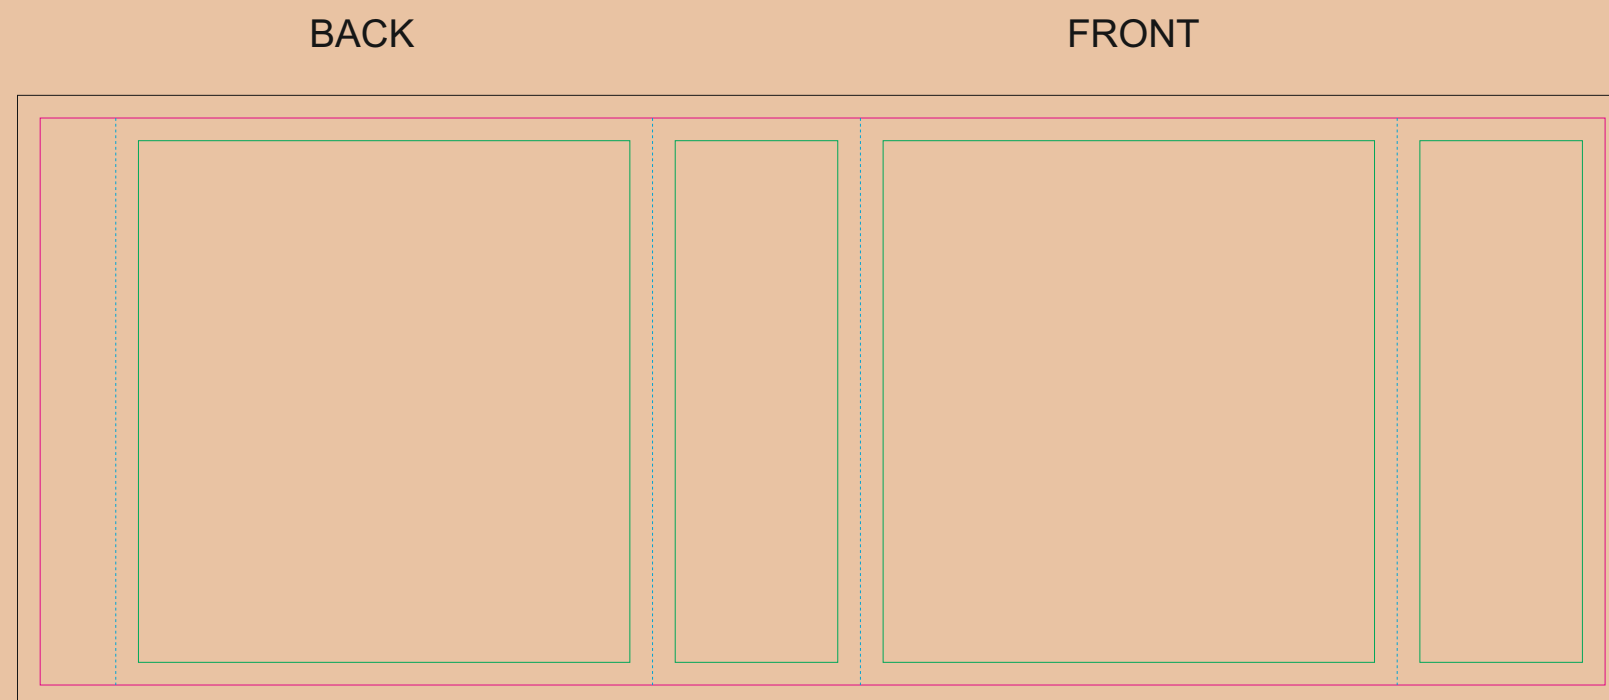

CRAFT Paper Sleeve

- Margin
- Edge of product
- Bleed limit 3-3 mm (background must fill it)
- - - - - Fold line

resolution: min. 300 DPI
colours: CMYK
formats: TIFF, PDF, EPS, AI, CDR

The green line indicates the area all non-background object-texts, logos, etc.
The pink outline the maximum size of graphic visible on the product.
The black line indicates the size of the required graphics including bleed.
The blue line indicates the folding.