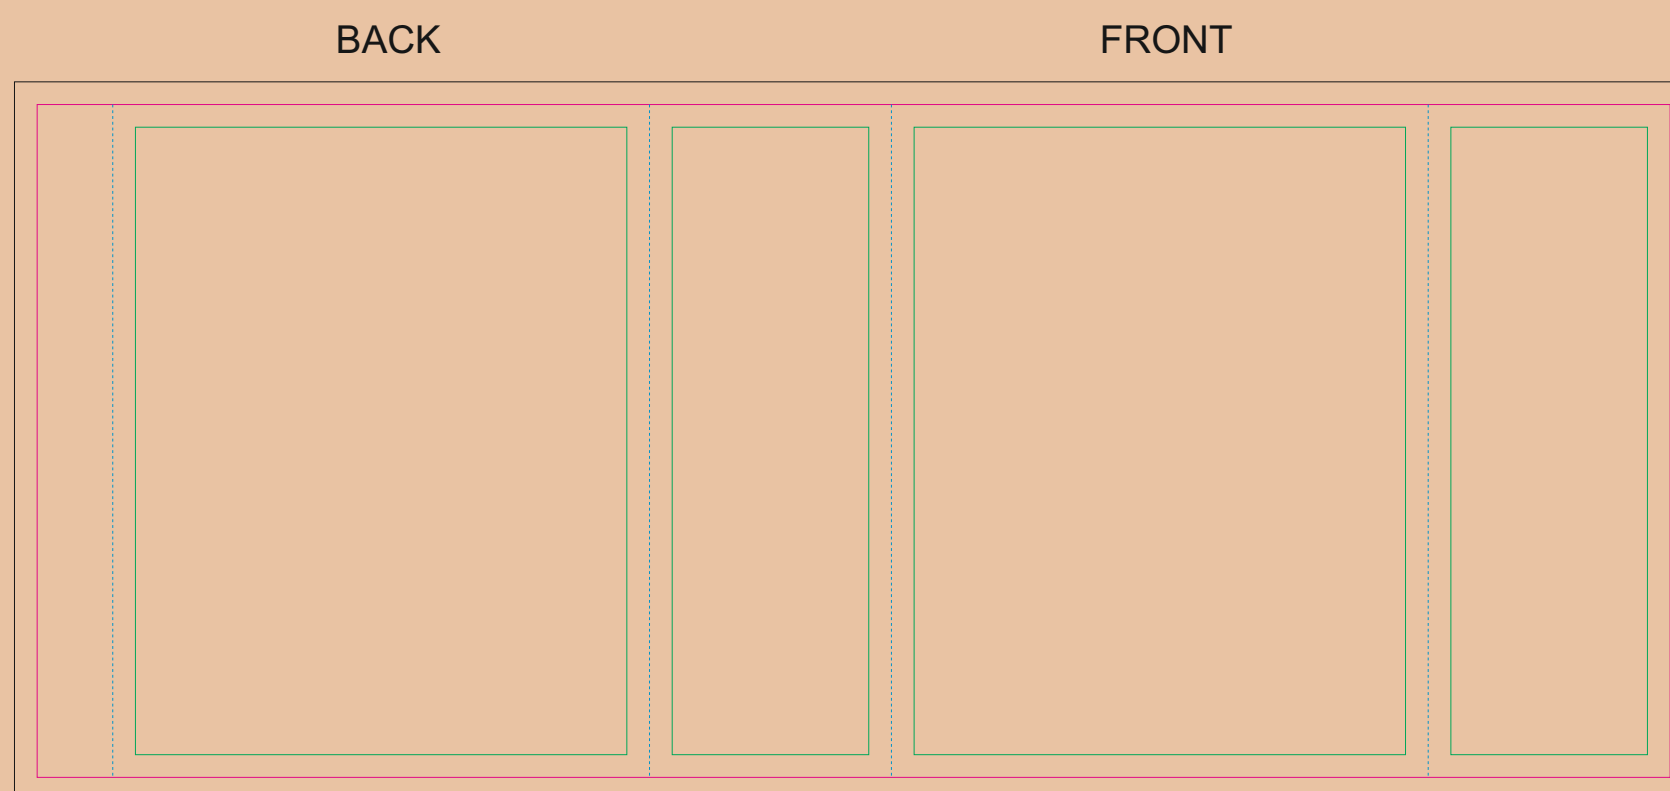

# CRAFT Paper Sleeve

- Margin
- Edge of product
- Bleed limit 3-3 mm (background must fill it)
- - - - - Fold line

resolution: min. 300 DPI  
colours: CMYK  
formats: TIFF, PDF, EPS, AI, CDR

The green line indicates the area all non-background object-texts, logos, etc.  
The pink outline the maximum size of graphic visible on the product.  
The black line indicates the size of the required graphics including bleed.  
The blue line indicates the folding.