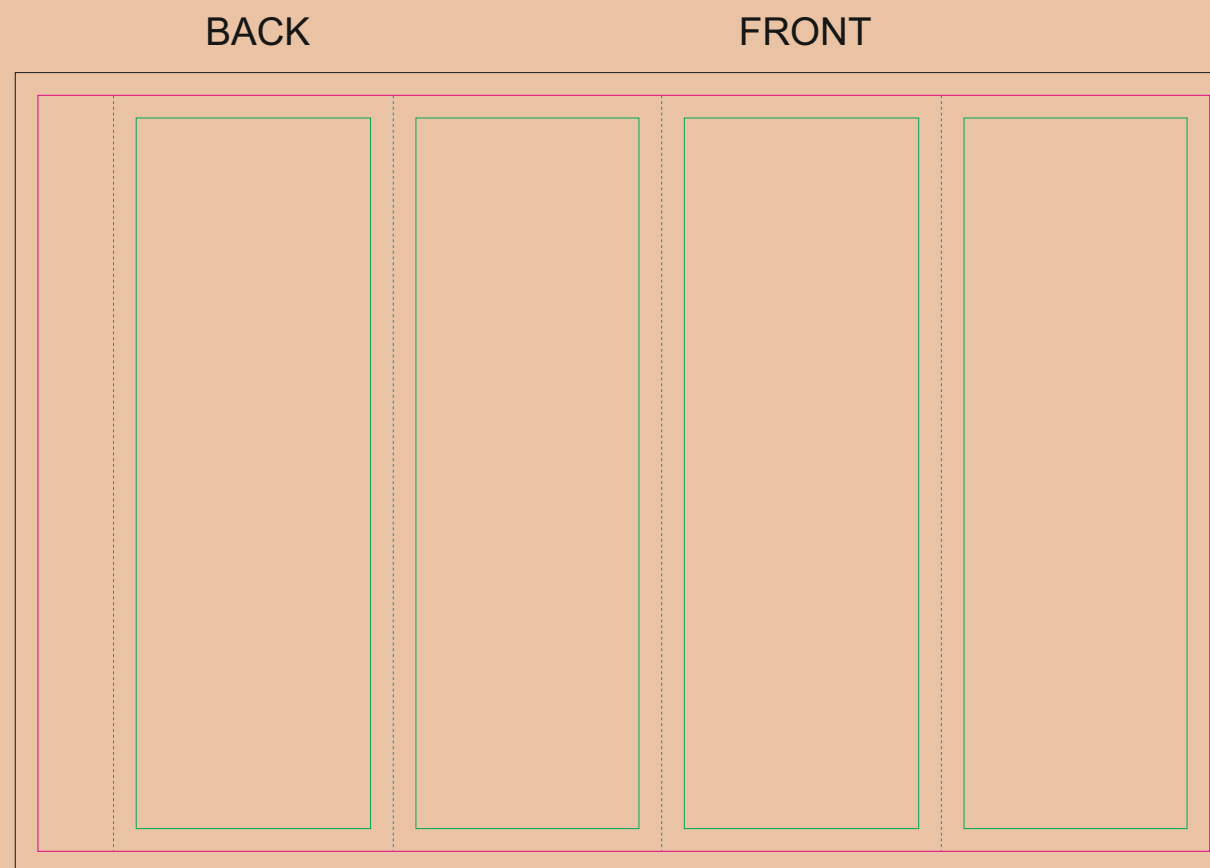

CRAFT Paper Sleeve

- Margin
- Edge of product
- Bleed limit 3-3 mm (background must fill it)
- - - - - Fold line

resolution: min. 300 DPI
colours: CMYK
formats: TIFF, PDF, EPS, AI, CDR

The green line indicates the area all non-background object-texts, logos, etc.
The pink outline the maximum size of graphic visible on the product.
The black line indicates the size of the required graphics including bleed.
The blue line indicates the folding.