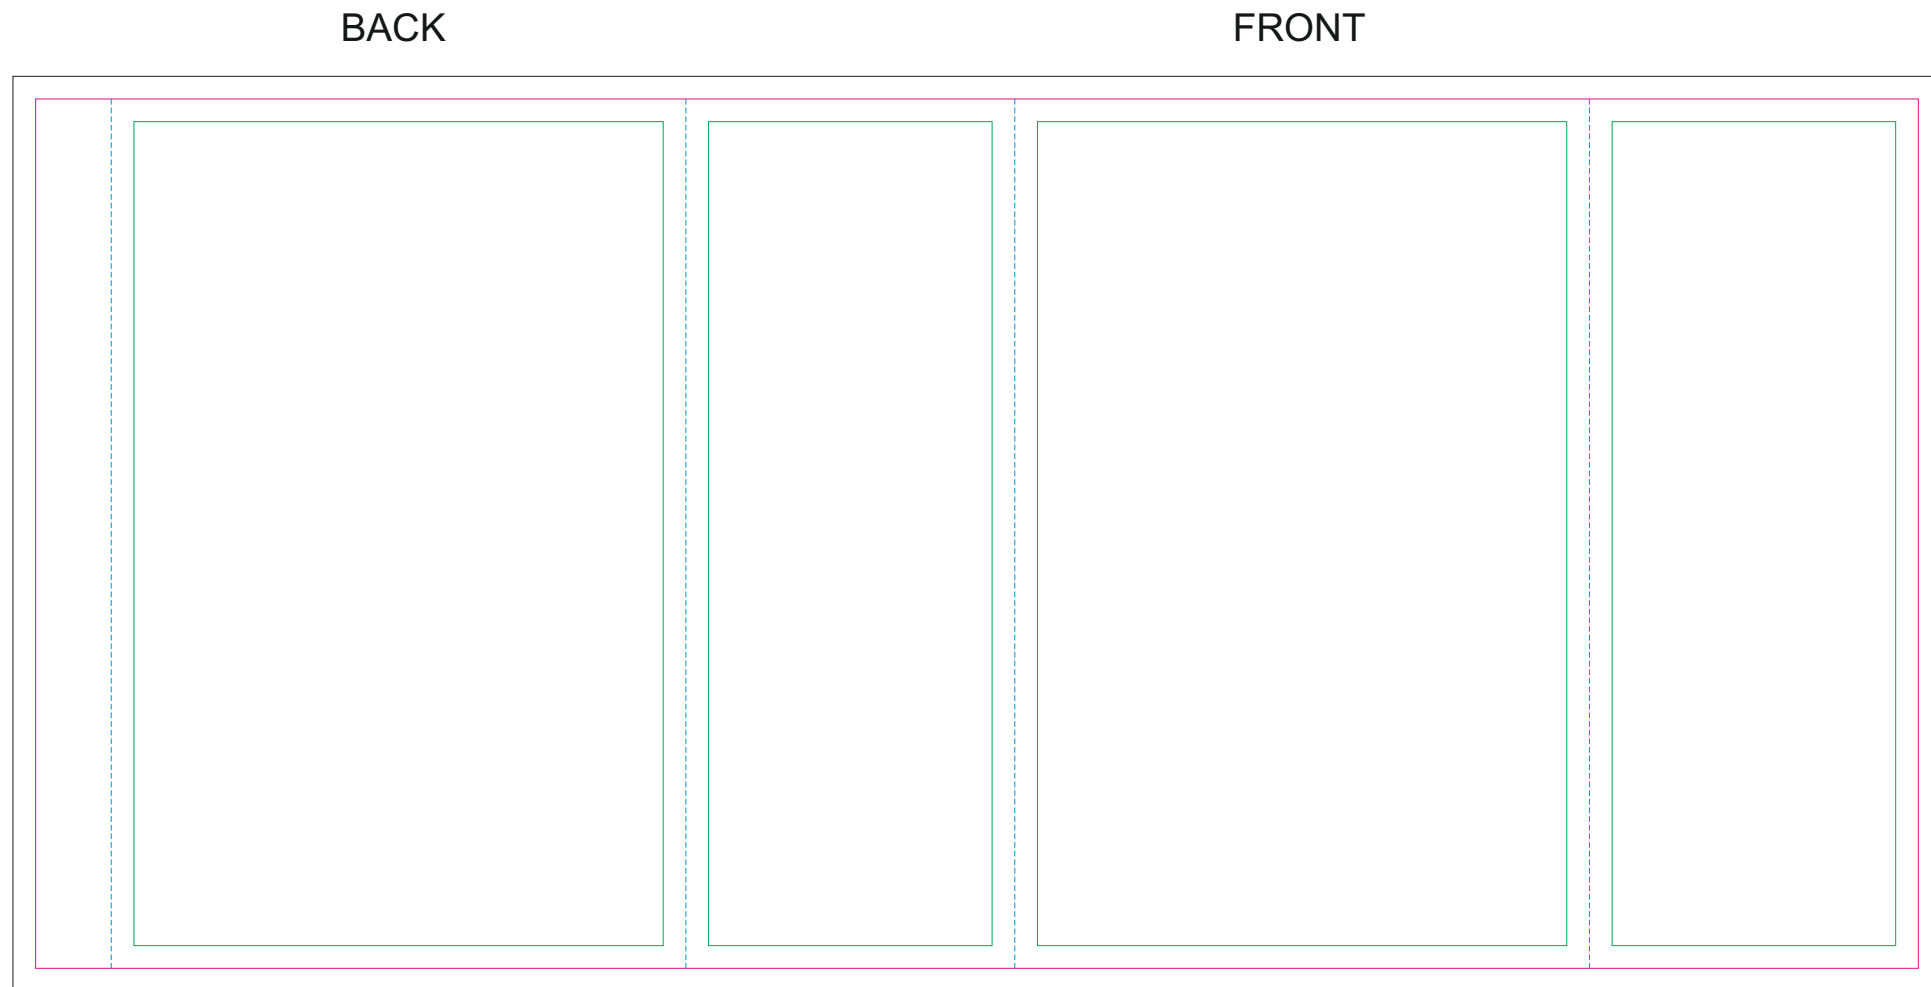

Paper Sleeve

- Margin
- Edge of product
- Bleed limit 3-3 mm (background must fill it)
- - - - - Fold line

resolution: min. 300 DPI
colours: CMYK
formats: TIFF, PDF, EPS, AI, CDR

The green line indicates the area all non-background object-texts, logos, etc.
The pink outline the maximum size of graphic visible on the product.
The black line indicates the size of the required graphics including bleed.
The blue line indicates the folding.