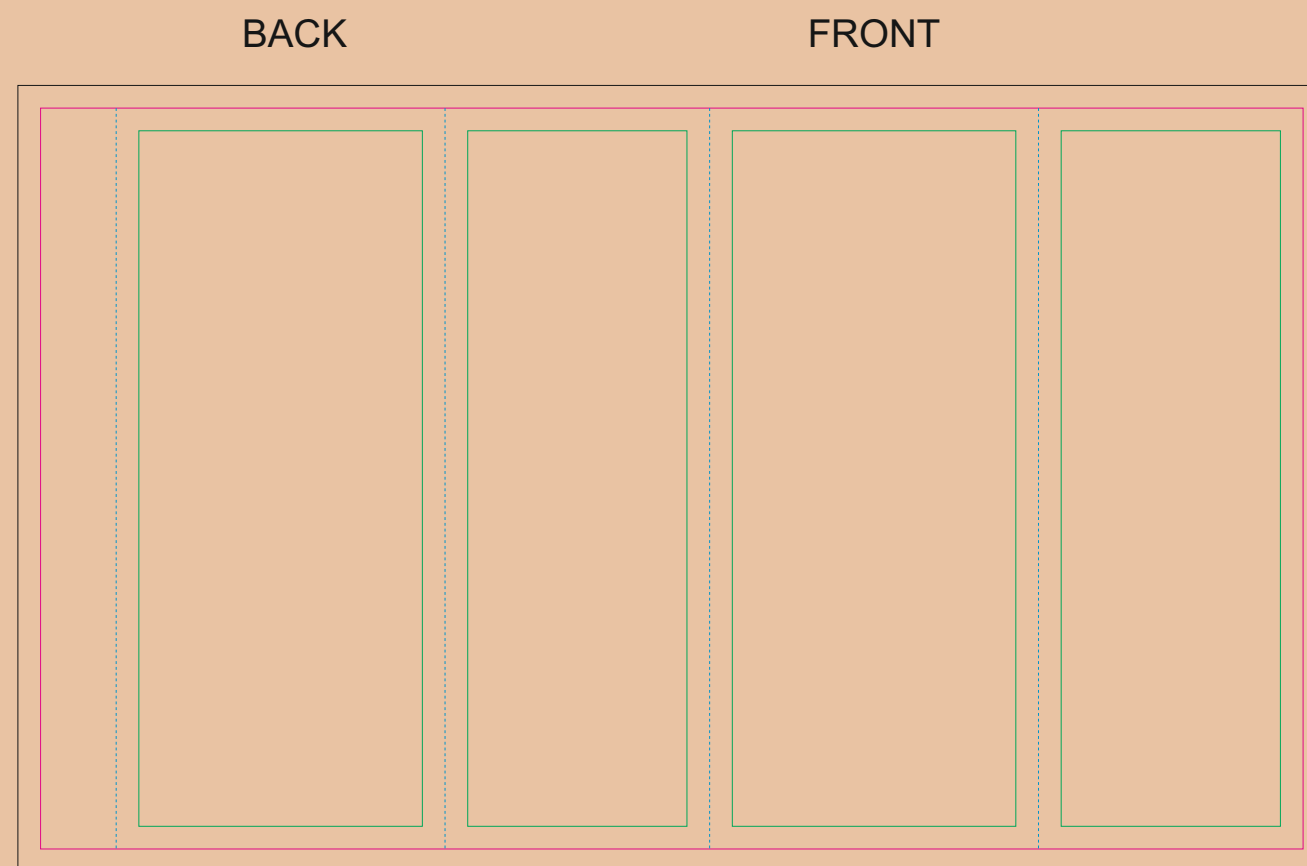

CRAFT Paper Sleeve

- Margin
- Edge of product
- Bleed limit 3-3 mm (background must fill it)
- - - - - Fold line

resolution: min. 300 DPI
colours: CMYK
formats: TIFF, PDF, EPS, AI, CDR

The green line indicates the area all non-background object-texts, logos, etc.
The pink outline the maximum size of graphic visible on the product.
The black line indicates the size of the required graphics including bleed.
The blue line indicates the folding.