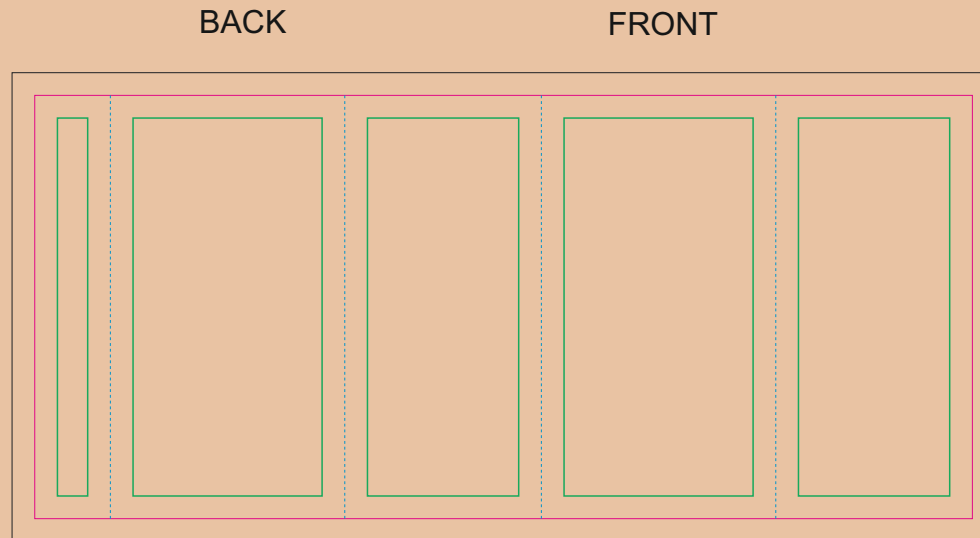

Paper Sleeve

- Margin
- Edge of product
- Bleed limit 3-3 mm (background must fill it)
- - - - - Fold line

resolution: min. 300 DPI
colours: CMYK
formats: TIFF, PDF, EPS, AI, CDR

The green line indicates the area all non-background object-texts, logos, etc.
The pink outline the maximum size of graphic visible on the product.
The black line indicates the size of the required graphics including bleed.
The blue line indicates the folding.