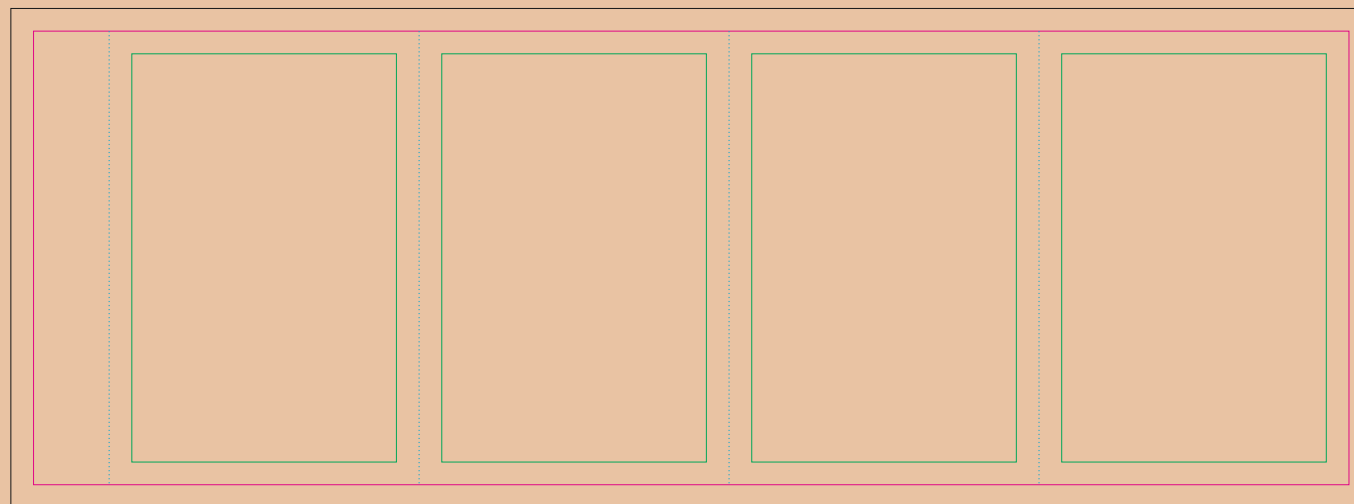

Paper Sleeve

BACK

FRONT

- Margin
- Edge of product
- Bleed limit 3-3 mm (background must fill it)
- - - - - Fold line

resolution: min. 300 DPI
colours: CMYK
formats: TIFF, PDF, EPS, AI, CDR

The green line indicates the area all non-background object-texts, logos, etc.
The pink outline the maximum size of graphic visible on the product.
The black line indicates the size of the required graphics including bleed.
The blue line indicates the folding.