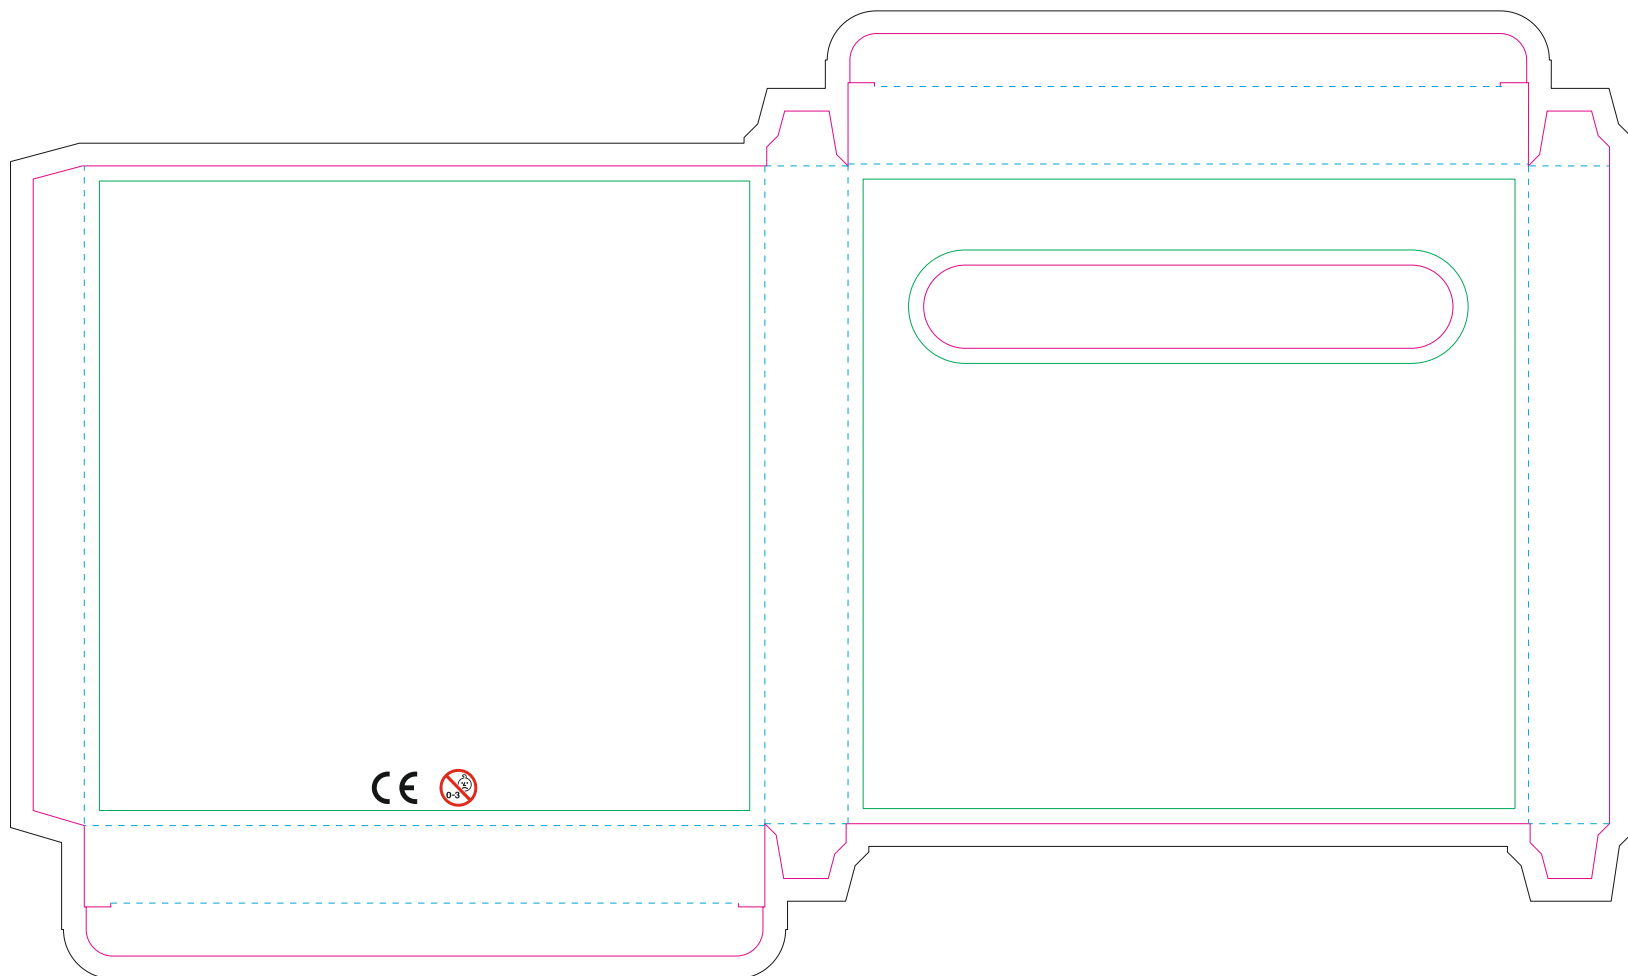

INCLUDES ANIMAL THEMED COLOURING BOOK

- Margin
- Edge of product
- Bleed limit 3-3 mm (background must fill it)
- - - - - Fold line

resolution: min. 300 DPI
colours: CMYK
formats: TIFF, PDF, EPS, AI, CDR

The green line indicates the area all non-background object-texts, logos, etc.
The pink outline the maximum size of graphic visible on the product.
The black line indicates the size of the required graphics including bleed.
The blue line indicates the folding.