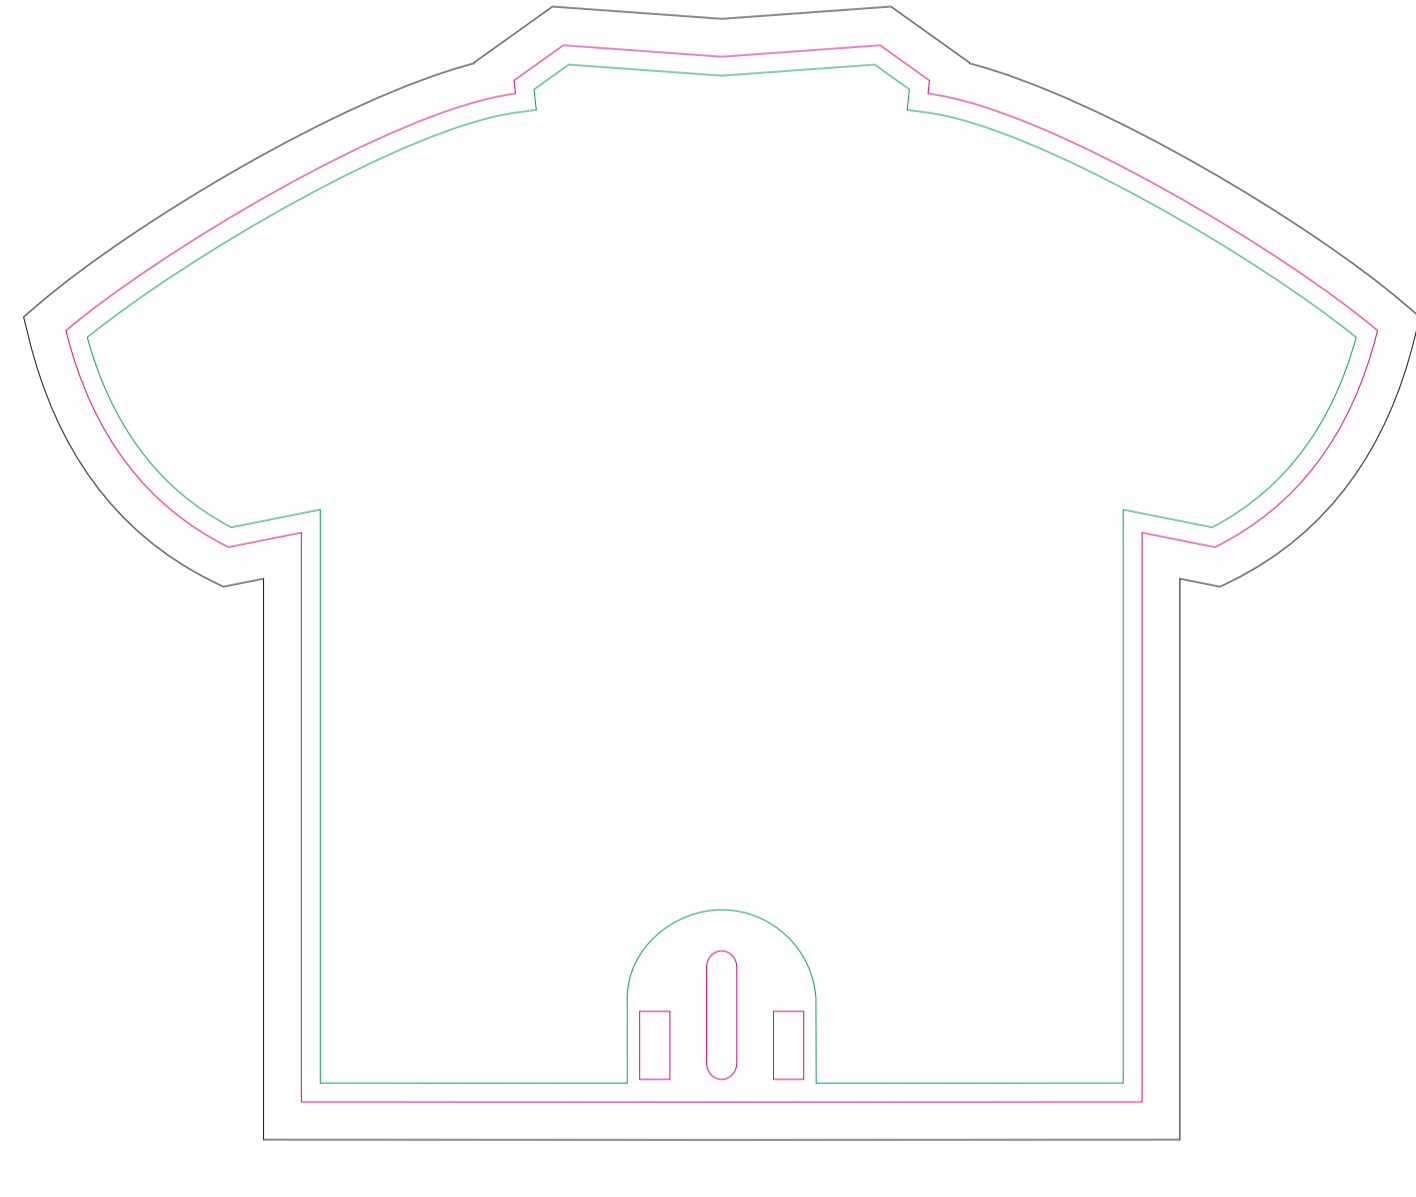

FRONT

BACK

resolution: min. 300 DPI
colours: CMYK
formats: TIFF, PDF, EPS, AI, CDR

— Margin
— Edge of product
— Bleed limit 5-5 mm (background must fill it)

The green line indicates the area all non-background object-texts, logos, etc.
The pink outline the maximum size of graphic visible on the product.
The black line indicates the size of the required graphics including bleed.