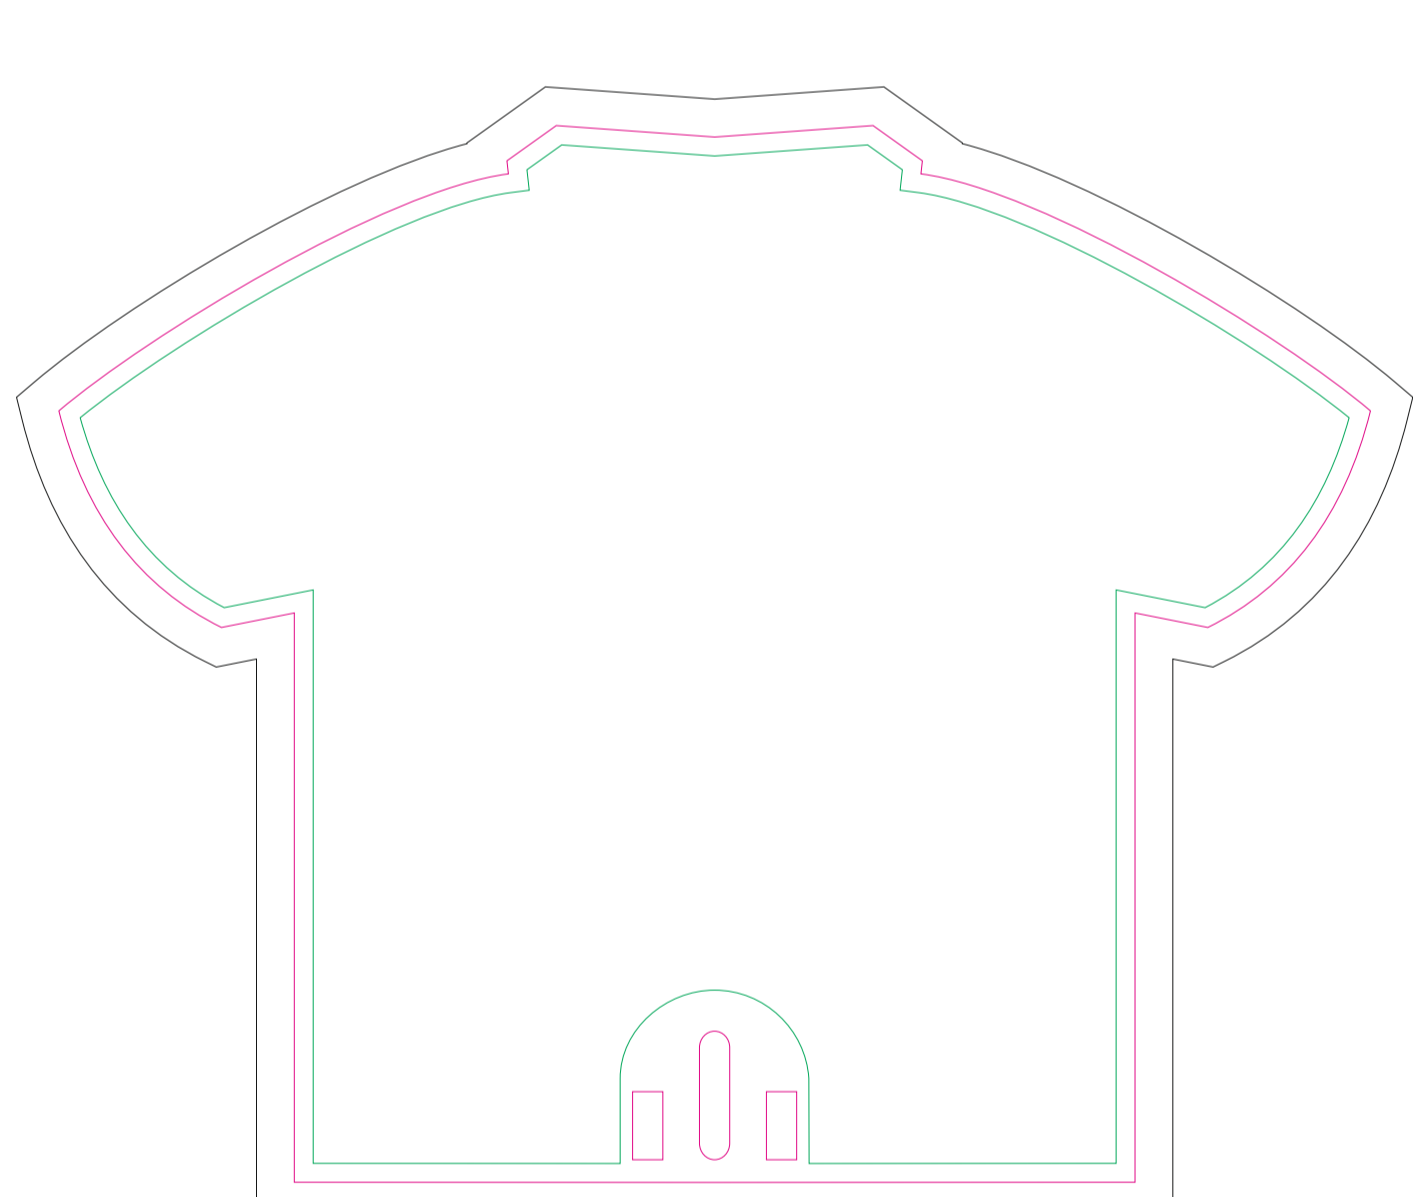

FRONT

BACK

resolution: min. 300 DPI
colours: CMYK
formats: TIFF, PDF, EPS, AI, CDR

— Margin
— Edge of product
— Bleed limit 5-5 mm (background must fill it)

The green line indicates the area all non-background object-texts, logos, etc.
The pink outline the maximum size of graphic visible on the product.
The black line indicates the size of the required graphics including bleed.