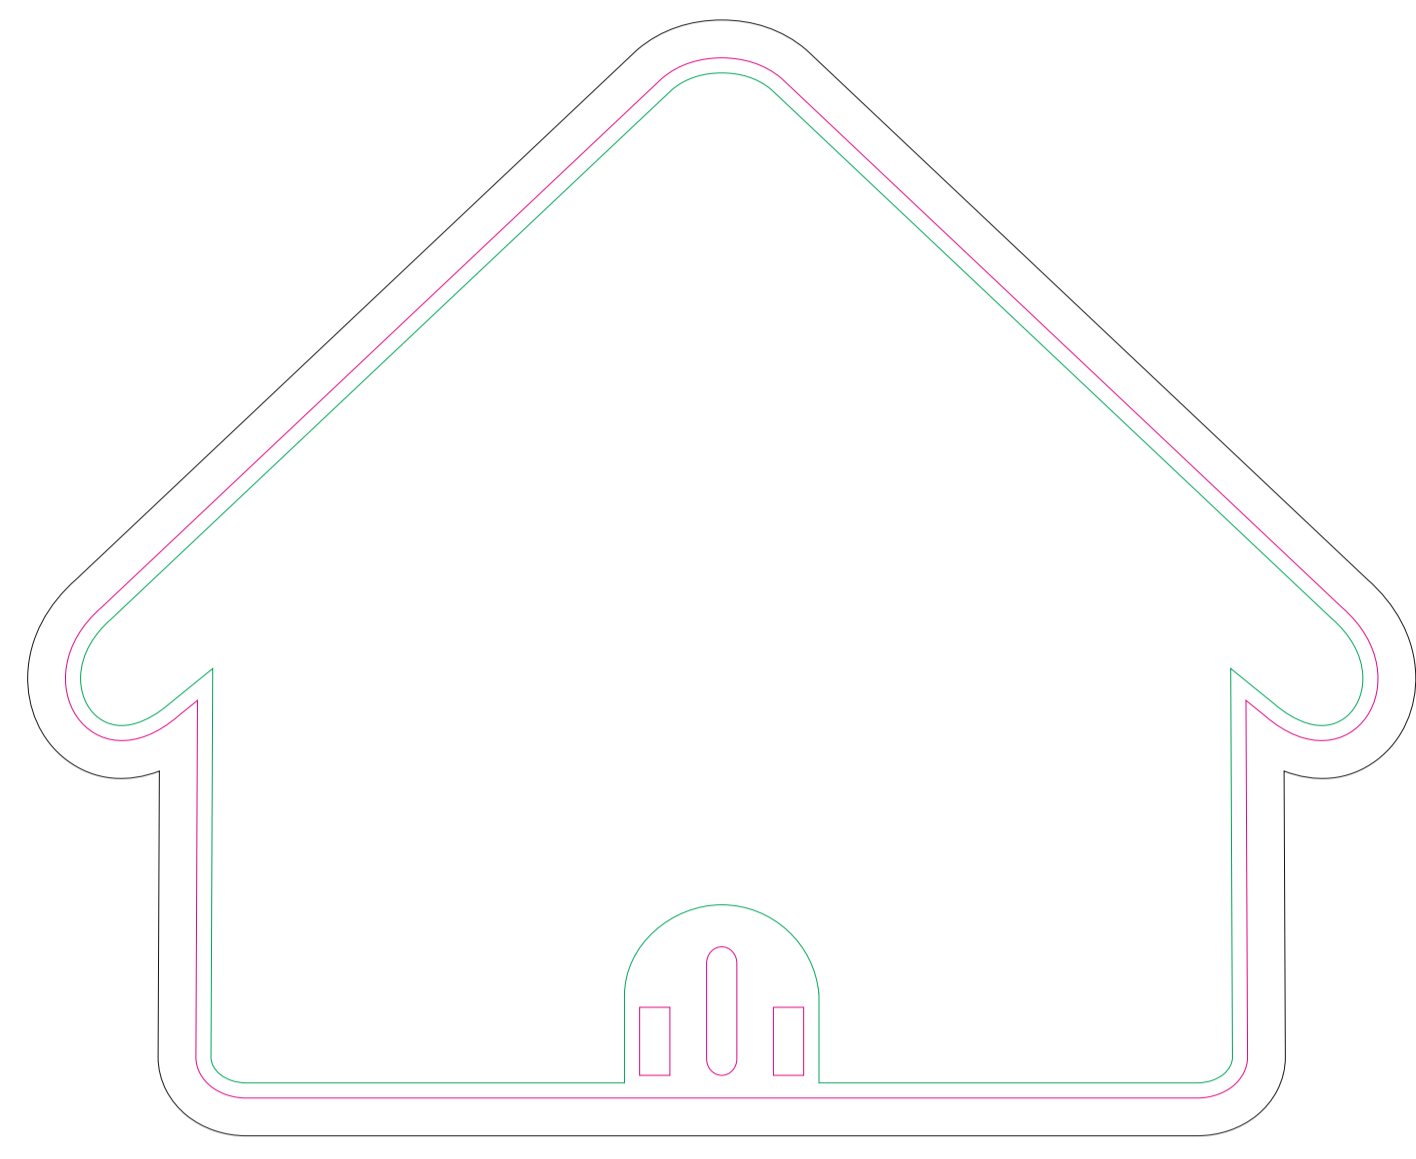

FRONT

BACK

resolution: min. 300 DPI
colours: CMYK
formats: TIFF, PDF, EPS, AI, CDR

— Margin
— Edge of product
— Bleed limit 5-5 mm (background must fill it)

The green line indicates the area all non-background object-texts, logos, etc.
The pink outline the maximum size of graphic visible on the product.
The black line indicates the size of the required graphics including bleed.