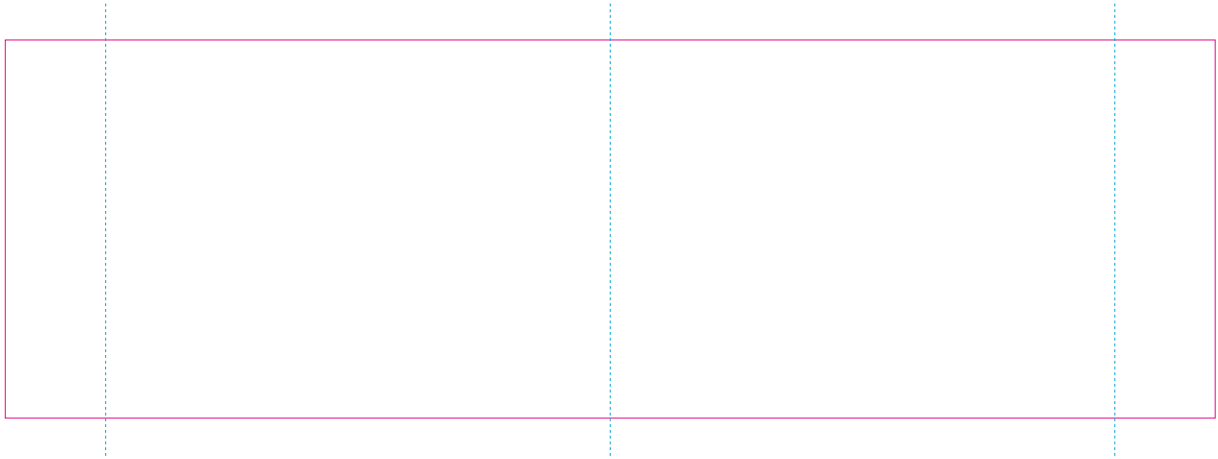

# RS

— Edge of graphics

- - - centerlines

resolution: min. 300 DPI

colours: CMYK

formats: TIFF, PDF, EPS, AI, CDR

The pink outline the maximum size of graphic visible on the product.

The blue dash line indicates the center line of the left, right and middle side of object.