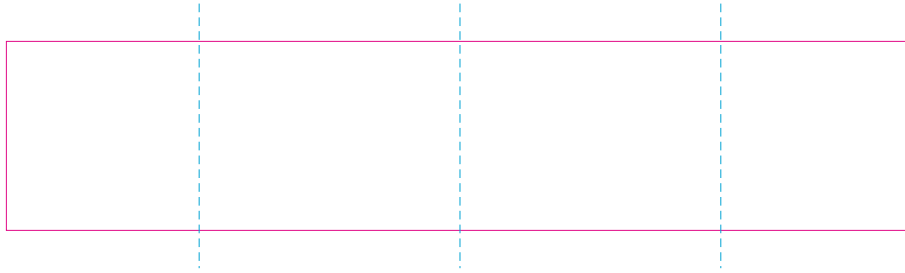

ER 2

ER 1

—— Edge of graphics

----- centerlines

resolution: min. 300 DPI

colours: CMYK

formats: TIFF, PDF, EPS, AI, CDR

The pink outline the maximum size of graphic visible on the product.

The blue dash line indicates the center line of the left, right and middle side of object.