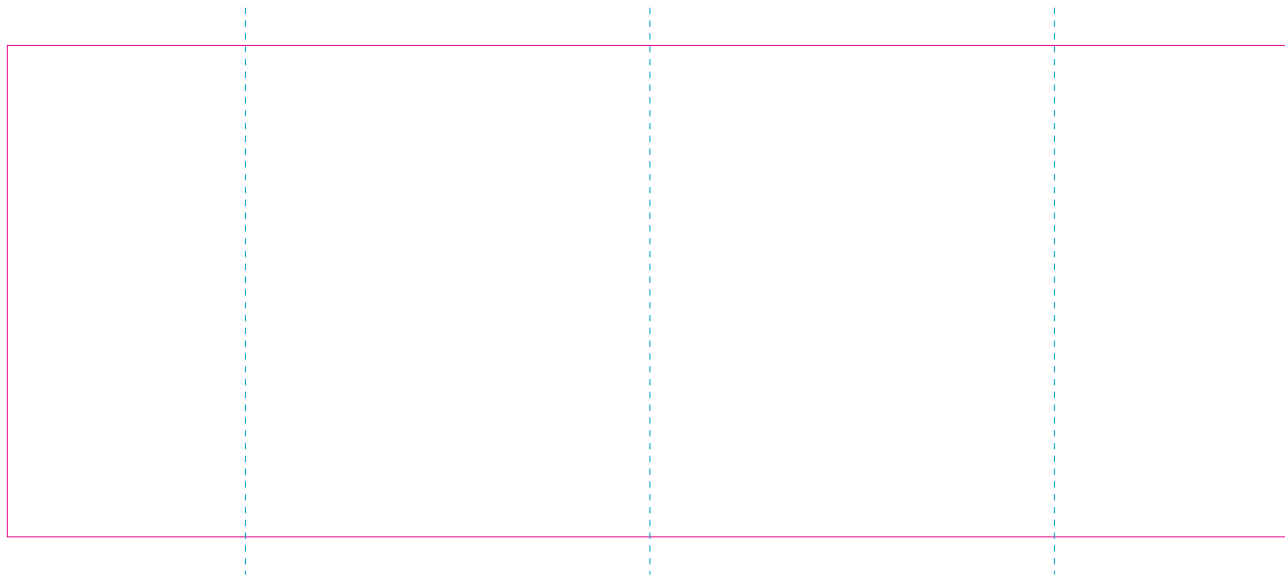

RS 1

RUV

— Edge of product

- - - Centerlines

file format: vector
colours: in one color
formats: PDF, EPS, AI, CDR

The pink outline the maximum size of graphic visible on the product.
The blue dash line indicates the center line of the left, right and middle side of object.