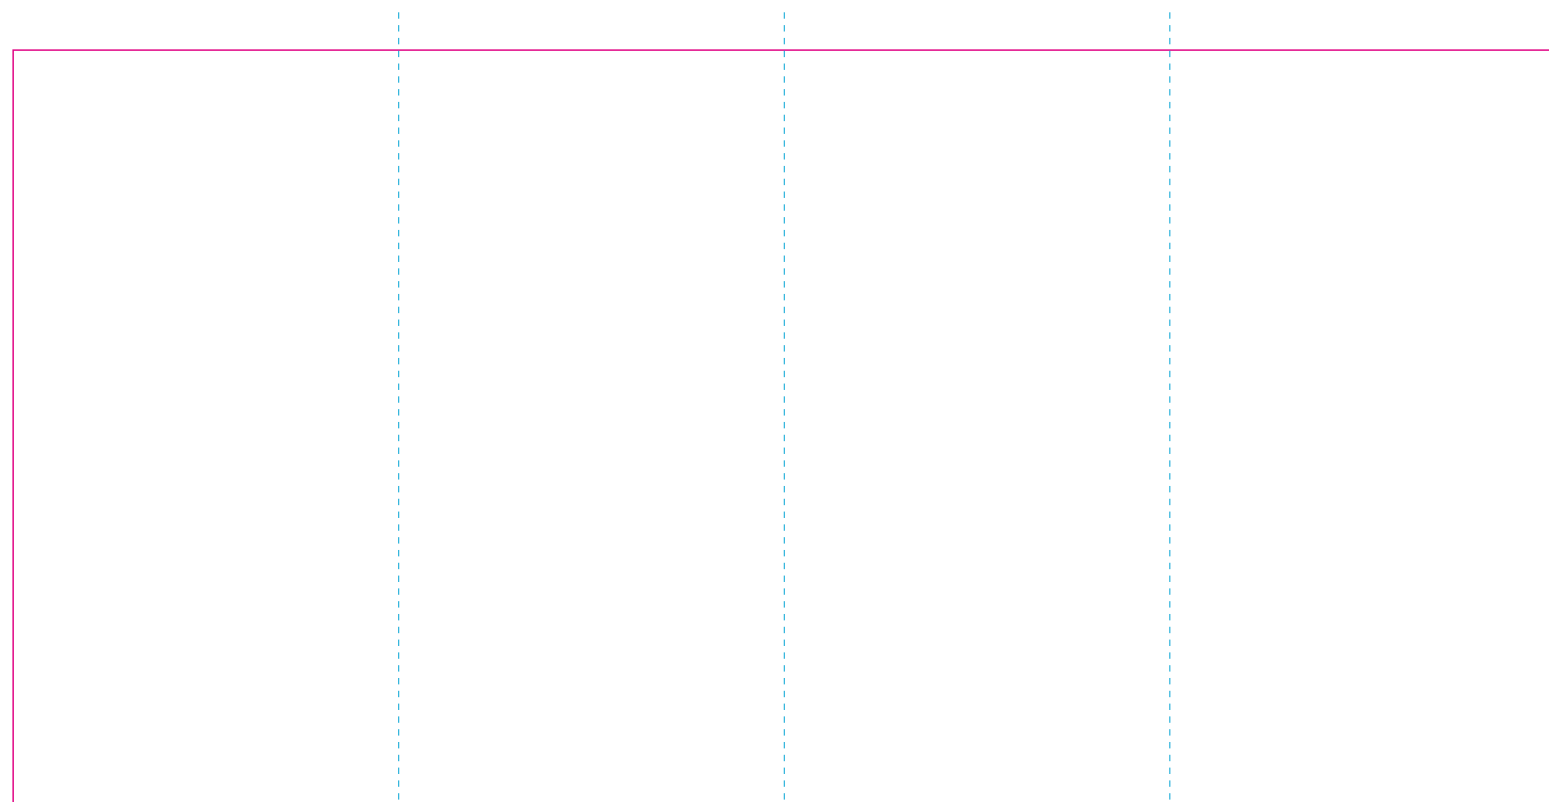

ER 1

ER 2

RS

RUV

— Edge of product

- - - centerlines

resolution: min. 300 DPI
colours: CMYK
formats: TIFF, PDF, EPS, AI, CDR

The pink outline the maximum size of graphic visible on the product.
The blue dash line indicates the center line of the left, right and middle side of object.