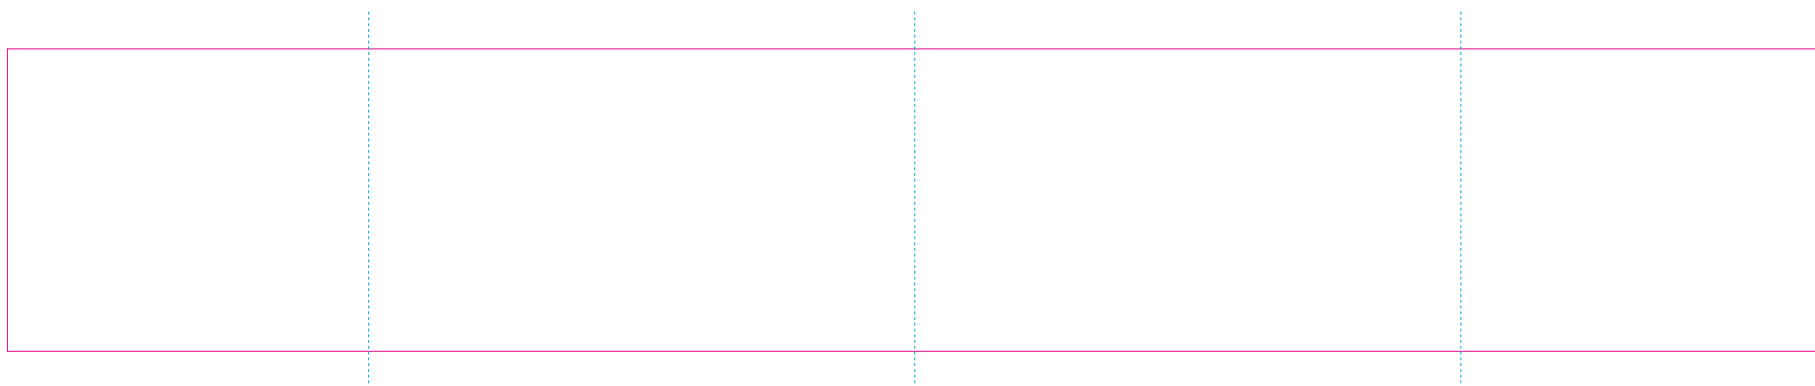

# RS

With rotary screen printing technology the product can only be printed on the opposite side of the handle, please do not position the design on the right or left handed side.

# C

— Edge of graphics

- - - centerlines

resolution: min. 300 DPI

colours: CMYK

formats: TIFF, PDF, EPS, AI, CDR

The pink outline the maximum size of graphic visible on the product.

The blue dash line indicates the center line of the left, right and middle side of object.