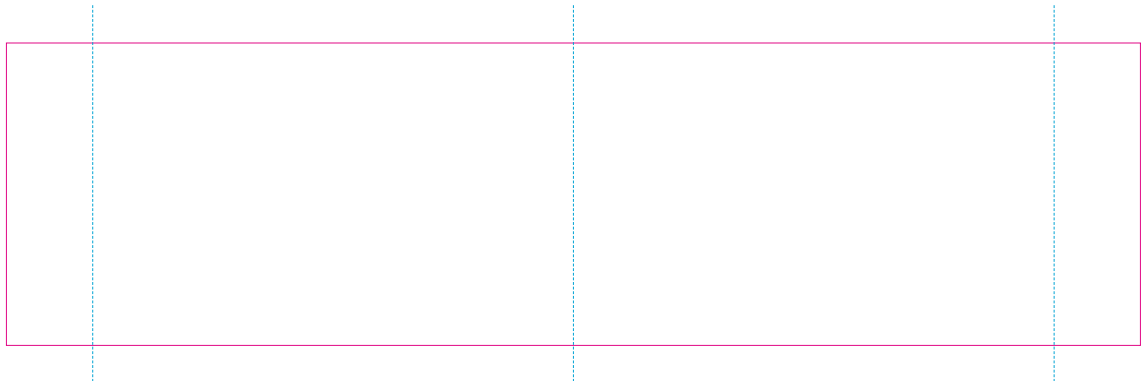

RS

With rotary screen printing technology the product can only be printed on the opposite side of the handle, please do not position the design on the right or left handed side.

C3, WPC3

— Edge of graphics

- - - Centerlines

file format: vector
colours: in one color
formats: PDF, EPS, AI, CDR

The pink outline the maximum size of graphic visible on the product.
The blue dash line indicates the center line of the left, right and middle side of object.