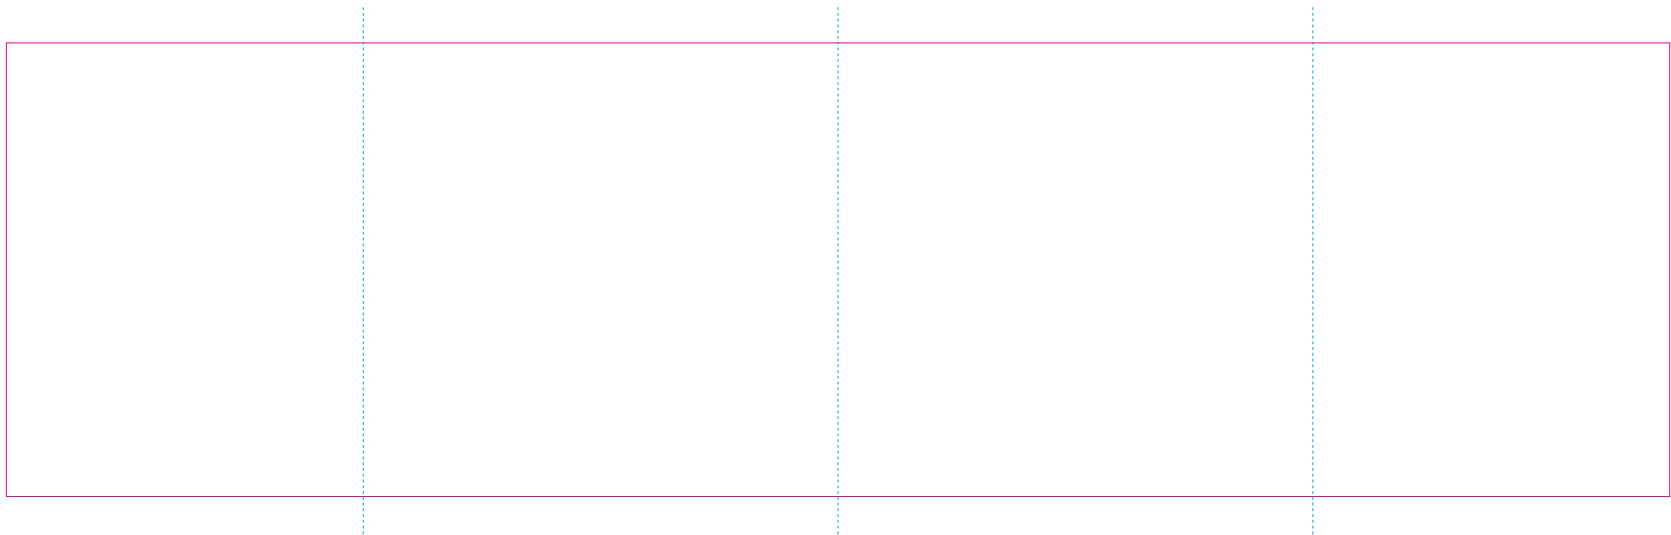

# RUV

— Edge of graphics

- - - centerlines

resolution: min. 300 DPI  
colours: CMYK  
formats: TIFF, PDF, EPS, AI, CDR

The pink outline the maximum size of graphic visible on the product.  
The blue dash line indicates the center line of the left, right and middle side of object.