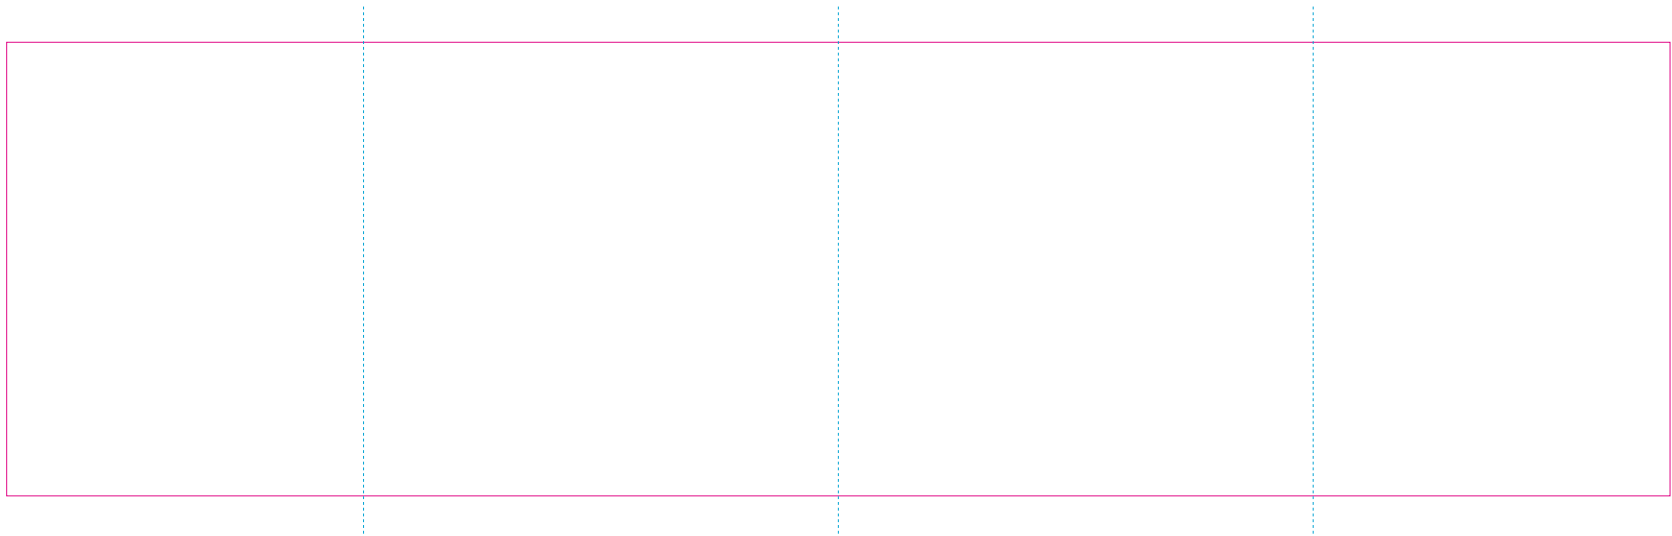

RS

— Edge of graphics

- - - centerlines

resolution: min. 300 DPI

colours: CMYK

formats: TIFF, PDF, EPS, AI, CDR

The pink outline the maximum size of graphic visible on the product.

The blue dash line indicates the center line of the left, right and middle side of object.