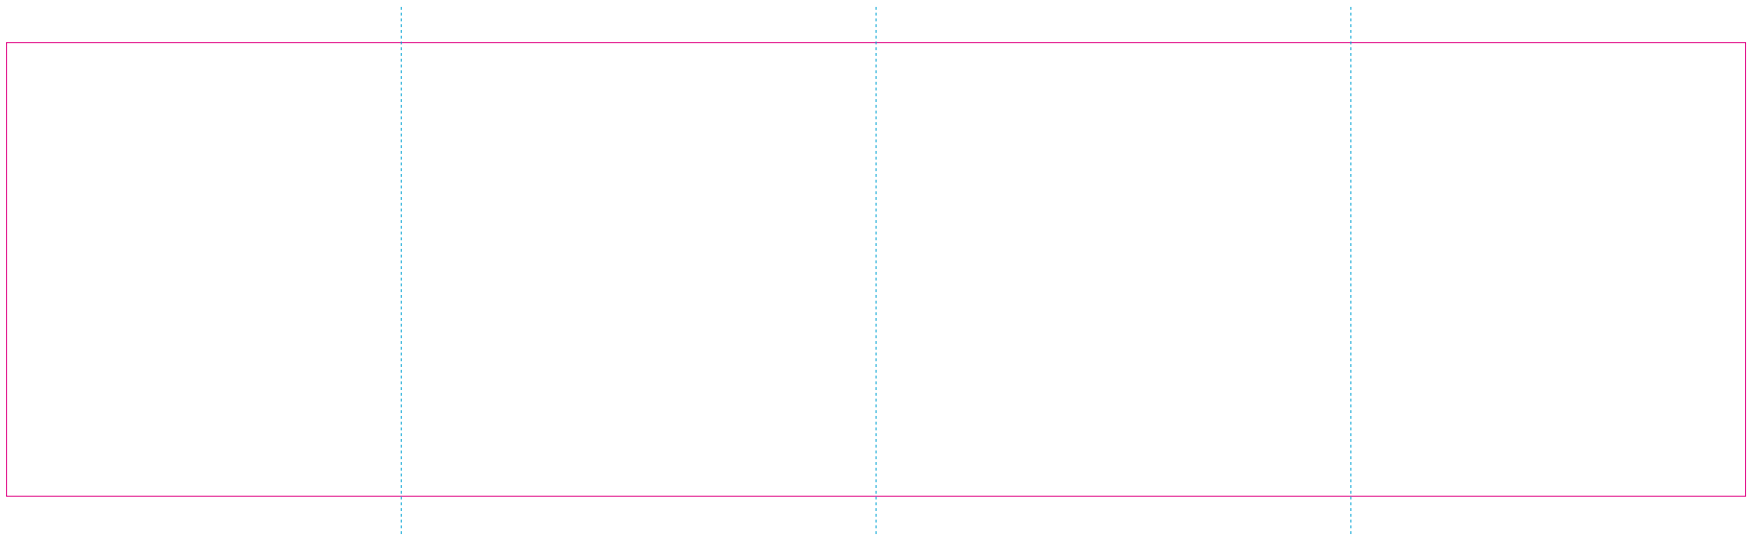

# RUV

— Edge of graphics

- - - centerlines

resolution: min. 300 DPI  
colours: CMYK  
formats: TIFF, PDF, EPS, AI, CDR

The pink outline the maximum size of graphic visible on the product.  
The blue dash line indicates the center line of the left, right and middle side of object.